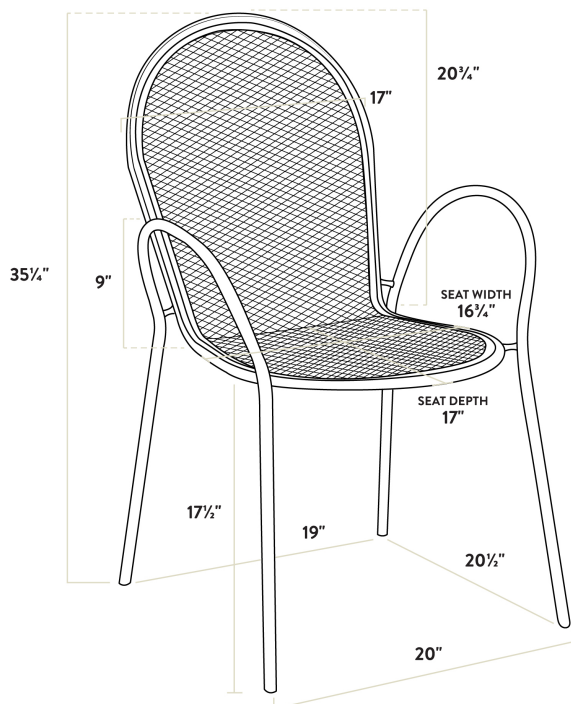

Lancaster Table & Seating Harbor Black 36" Square Outdoor Standard Height Table with Modern Legs and 4 Arm Chairs

#427SM3636B4A

Item #: 427SM3636B4A Qty: _____

Project: _____

Approval: _____ Date: _____

Features

Certifications

Seating Capacity: 2 - 4

Stackable

Technical Data

Length	36 Inches
Width	36 Inches
Height	29 3/4 Inches
Chair Width	17 Inches
Chair Depth	23 Inches
Chair Height	34 Inches
Height Style	Standard Height
Seat Height	17 1/2 Inches
Umbrella Hole Diameter	2 Inches
Arms	With Arms

Technical Data

Assembled	Assembly Required
Back	With Back
Chair Weight Capacity	300 lb.
Color	Black
Features	Stackable Umbrella Hole
Finish	Powder-Coated
Frame Color	Black
Frame Material	Steel
Included Chairs	4 Chairs
Installation Type	Freestanding
Padded Seat	Without Padded Seat
Seat Color	Black
Seat Material	Steel
Seat Type	Mesh
Shape	Square
Style	Arm Chair
Table Seating Capacity	2 - 4 Chairs
Tabletop Material	Mesh
Type	Table / Chair Sets
Usage	Outdoor

Plan View

Notes & Details

Add functionality and pizzazz to your patio or other outdoor seating area with the Lancaster Table & Seating Harbor black 36" square outdoor standard height table with modern legs and 4 stackable outdoor arm chairs! This set includes a table and four arm chairs. Each piece is constructed of durable stainless steel and features a black powder-coated finish that makes it resistant to inclement weather conditions, so you can keep this set outdoors year-round without worry. The mesh design of the entire set allows liquid to slip through without making a mess, providing useful protection against spills and rain.