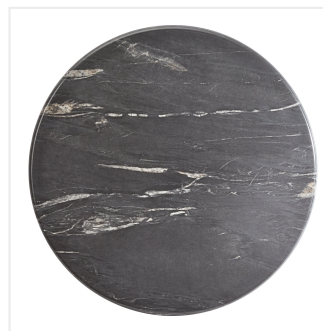

Lancaster Table & Seating Excalibur 31 1/2" Round Table Top with Smooth Letizia Finish

#427SM32RNDLE

Item #: 427SM32RNDLE Qty: _____

Project: _____

Approval: _____ Date: _____

Features

- Designed for use indoors and outdoors
- Durable laminate resists scratches, impacts, breaks, and burns
- Smooth letizia finish offers the classic look of marble
- UV- and weather-resistant construction
- Low maintenance and easy to clean

Certifications

 Seating Capacity: 3 - 4

Technical Data

Diameter	31 1/2 Inches
Capacity	3 - 4 Chairs
Color	Black
Core Type	Composite Blend
Edge Color	Black
Finish	Marble
Material	Laminate
Shape	Round
Tabletop Thickness	1 1/8 Inches

Technical Data

Type	Table Tops
Usage	Indoor Outdoor

Notes & Details

Enhance the appeal of your dining area and provide your guests with a reliable surface to gather around with this Lancaster Table & Seating Excalibur table top! This round table top has a smooth letizia finish that offers the classic look of marble at a fraction of the cost. It boasts an eco-friendly, quality laminate construction fashioned from compression-molded wood to provide a dependable yet distinct aesthetic. Plus, the UV- and weather-resistant design is built to withstand the elements, making it the perfect indoor or outdoor option that your guests can rely on. This table top can be used with compatible Lancaster Table & Seating Excalibur table bases (sold separately). A screw length of 3/4" is recommended for installation (hardware sold separately).