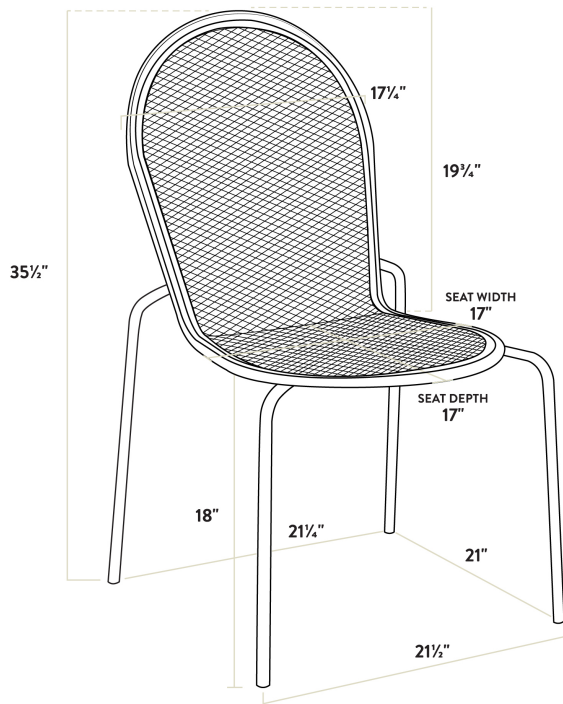

Lancaster Table & Seating Harbor Gray 30" Round Outdoor Standard Height Table with Modern Legs and 2 Side Chairs

#427SM30RDG2S

Item #: 427SM30RDG2S Qty: _____

Project: _____

Approval: _____ Date: _____

Features

Certifications

Technical Data

Height	29 3/4 Inches
Diameter	30 Inches
Chair Width	17 Inches
Chair Depth	23 1/2 Inches
Chair Height	34 Inches
Height Style	Standard Height
Seat Height	17 1/2 Inches
Umbrella Hole Diameter	2 Inches
Arms	Without Arms
Assembled	Assembly Required

Technical Data

Back	Without Back
Chair Weight Capacity	300 lb.
Color	Gray
Features	Stackable Umbrella Hole
Finish	Powder-Coated
Frame Color	Gray
Frame Material	Steel
Included Chairs	2 Chairs
Installation Type	Freestanding
Padded Seat	Without Padded Seat
Seat Color	Gray
Seat Material	Steel
Seat Type	Mesh
Shape	Round
Style	Side Chair
Table Seating Capacity	2 Chairs
Tabletop Material	Mesh
Type	Table / Chair Sets
Usage	Outdoor

Plan View

Notes & Details

Add functionality and pizzazz to your patio or other outdoor seating area with this Lancaster Table & Seating Harbor gray 30" round outdoor standard height table with modern legs and 2 stackable outdoor side chairs! This set includes a table and two side chairs. Each piece is constructed of durable stainless steel and features a gray powder-coated finish that makes it resistant to inclement weather conditions, so you can keep this set outdoors year-round without worry. The mesh design of the entire set allows liquid to slip through without making a mess, providing useful protection against spills and rain.