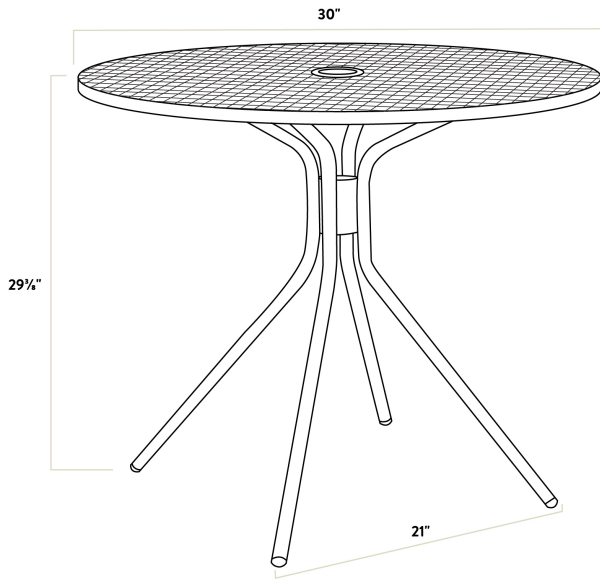

Certifications

Technical Data

Height	29 3/4 Inches
Diameter	30 Inches
Chair Width	17 Inches
Chair Depth	23 1/2 Inches
Chair Height	34 Inches
Height Style	Standard Height
Seat Height	17 1/2 Inches
Umbrella Hole Diameter	2 Inches
Arms	Without Arms
Assembled	Assembly Required

Technical Data

Back	Without Back
Chair Weight Capacity	300 lb.
Color	Gray
Features	Stackable Umbrella Hole
Finish	Powder-Coated
Frame Color	Gray
Frame Material	Steel
Included Chairs	2 Chairs
Installation Type	Freestanding
Padded Seat	Without Padded Seat
Seat Color	Gray
Seat Material	Steel
Seat Type	Mesh
Shape	Round
Style	Side Chair
Table Seating Capacity	2 Chairs
Tabletop Material	Mesh
Type	Table / Chair Sets
Usage	Outdoor

Plan View

Notes & Details

Add functionality and pizzazz to your patio or other outdoor seating area with this Lancaster Table & Seating Harbor gray 30" round outdoor standard height table with modern legs and 2 stackable outdoor side chairs! This set includes a table and two side chairs. Each piece is constructed of durable stainless steel and features a gray powder-coated finish that makes it resistant to inclement weather conditions, so you can keep this set outdoors year-round without worry. The mesh design of the entire set allows liquid to slip through without making a mess, providing useful protection against spills and rain.