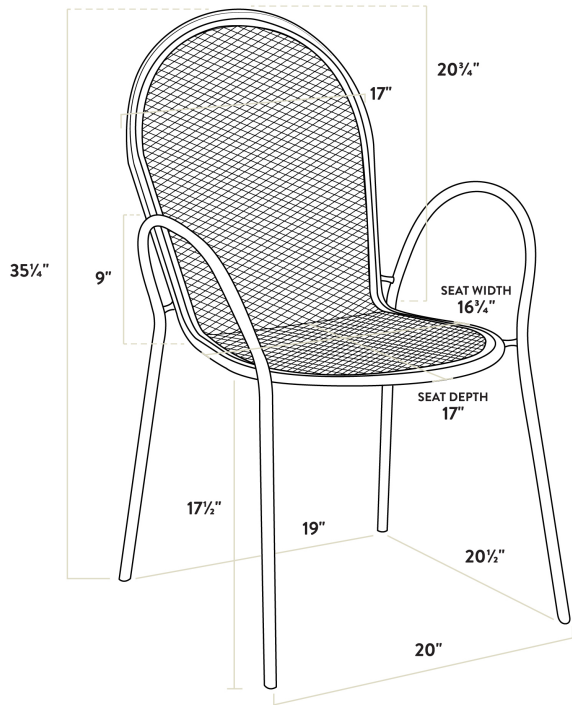

Lancaster Table & Seating Harbor Gray 30" Round Outdoor Standard Height Table with Modern Legs and 2 Arm Chairs

#427SM30RDG2A

Item #: 427SM30RDG2A Qty: _____

Project: _____

Approval: _____ Date: _____

Features

Certifications

Technical Data

Height	29 3/4 Inches
Diameter	30 Inches
Chair Width	17 Inches
Chair Depth	23 Inches
Chair Height	34 Inches
Height Style	Standard Height
Seat Height	17 1/2 Inches
Umbrella Hole Diameter	2 Inches
Arms	With Arms
Assembled	Assembly Required

Technical Data

Back	With Back
Chair Weight Capacity	300 lb.
Color	Gray
Features	Stackable Umbrella Hole
Finish	Powder-Coated
Frame Color	Gray
Frame Material	Steel
Included Chairs	2 Chairs
Installation Type	Freestanding
Padded Seat	Without Padded Seat
Seat Color	Gray
Seat Material	Steel
Seat Type	Mesh
Shape	Round
Style	Arm Chair
Table Seating Capacity	2 Chairs
Tabletop Material	Mesh
Type	Table / Chair Sets
Usage	Outdoor

Plan View

Notes & Details

Add functionality and pizzazz to your patio or other outdoor seating area with the Lancaster Table & Seating Harbor gray 30" round outdoor standard height table with modern legs and 2 stackable outdoor arm chairs! This set includes a table and two arm chairs. Each piece is constructed of durable stainless steel and features a gray powder-coated finish that makes it resistant to inclement weather conditions, so you can keep this set outdoors year-round without worry. The mesh design of the entire set allows liquid to slip through without making a mess, providing useful protection against spills and rain.