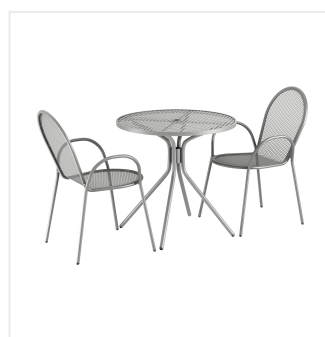

Lancaster Table & Seating Harbor Gray 30" Round Outdoor Standard Height Table with Modern Legs and 2 Arm Chairs

#427SM30RDG2A

Item #: 427SM30RDG2A Qty: _____

Project: _____

Approval: _____ Date: _____

Features

- Simple seating solution for patios and outdoor dining areas
- Durable, powder coated steel construction
- Mesh tabletop allows for easy cleaning
- Incorporated umbrella hole makes it easy to shade your customers from the sun
- Chairs can be stacked for easy, space-saving storage

Plan View

Notes & Details

Add functionality and pizzazz to your patio or other outdoor seating area with the Lancaster Table & Seating Harbor gray 30" round outdoor standard height table with modern legs and 2 stackable outdoor arm chairs! This set includes a table and two arm chairs. Each piece is constructed of durable stainless steel and features a gray powder-coated finish that makes it resistant to inclement weather conditions, so you can keep this set outdoors year-round without worry. The mesh design of the entire set allows liquid to slip through without making a mess, providing useful protection against spills and rain.

The stylish modern leg design of the table allows it to stand proudly in your establishment while adding a contemporary touch to your outdoor dining area. The tabletop features a 2" umbrella hole, so you can attach an umbrella (sold separately) to enhance your venue's style and keep your guests comfortable on sunny days. Designed specifically for outdoor use, this table makes an excellent addition to restaurants, bar patios, and other outdoor entertainment areas such as banquets and luaus. Plus, the lightweight design allows you to easily move the table and chairs wherever they're needed most! To save you money on shipping costs, the table ships unassembled. This table is not stackable.