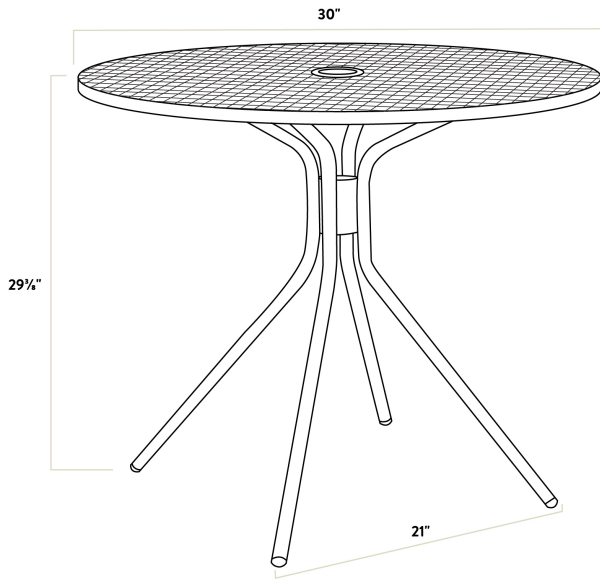

Certifications

Technical Data

Height	29 3/4 Inches
Diameter	30 Inches
Chair Width	17 Inches
Chair Depth	23 Inches
Chair Height	34 Inches
Height Style	Standard Height
Seat Height	17 1/2 Inches
Umbrella Hole Diameter	2 Inches
Arms	With Arms
Assembled	Assembly Required

Technical Data

Back	With Back
Chair Weight Capacity	300 lb.
Color	Gray
Features	Stackable Umbrella Hole
Finish	Powder-Coated
Frame Color	Gray
Frame Material	Steel
Included Chairs	2 Chairs
Installation Type	Freestanding
Padded Seat	Without Padded Seat
Seat Color	Gray
Seat Material	Steel
Seat Type	Mesh
Shape	Round
Style	Arm Chair
Table Seating Capacity	2 Chairs
Tabletop Material	Mesh
Type	Table / Chair Sets
Usage	Outdoor

Plan View

Notes & Details

Add functionality and pizzazz to your patio or other outdoor seating area with the Lancaster Table & Seating Harbor gray 30" round outdoor standard height table with modern legs and 2 stackable outdoor arm chairs! This set includes a table and two arm chairs. Each piece is constructed of durable stainless steel and features a gray powder-coated finish that makes it resistant to inclement weather conditions, so you can keep this set outdoors year-round without worry. The mesh design of the entire set allows liquid to slip through without making a mess, providing useful protection against spills and rain.