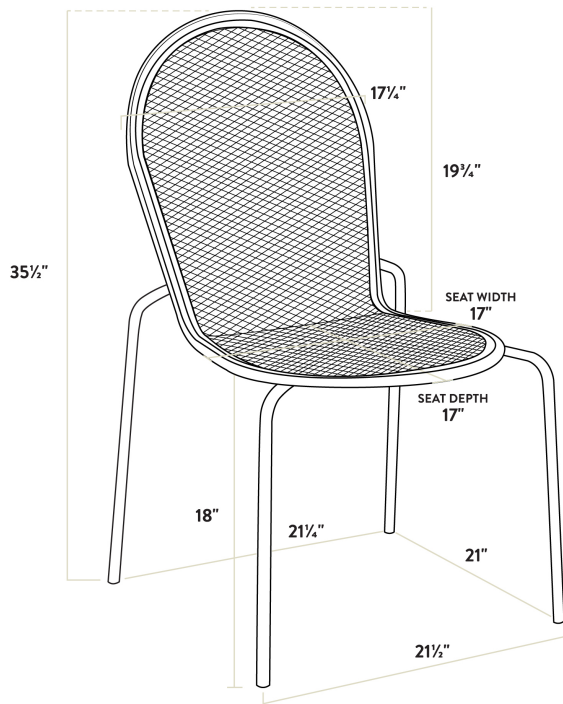

## Lancaster Table & Seating Harbor Black 30" Round Outdoor Standard Height Table with Modern Legs and 2 Side Chairs

#427SM30RDB2S

Item #: 427SM30RDB2S Qty: \_\_\_\_\_

Project: \_\_\_\_\_

Approval: \_\_\_\_\_ Date: \_\_\_\_\_

### Technical Data

Height	29 3/4 Inches
Diameter	30 Inches
Chair Width	17 Inches
Chair Depth	23 1/2 Inches
Chair Height	34 Inches
Height Style	Standard Height
Seat Height	17 1/2 Inches
Umbrella Hole Diameter	2 Inches
Arms	Without Arms
Assembled	Assembly Required

## Technical Data

Back	With Back
Chair Weight Capacity	300 lb.
Color	Black
Features	Stackable Umbrella Hole
Finish	Powder-Coated
Frame Color	Black
Frame Material	Steel
Included Chairs	2 Chairs
Installation Type	Freestanding
Padded Seat	Without Padded Seat
Seat Color	Black
Seat Material	Steel
Seat Type	Mesh
Shape	Round
Style	Side Chair
Table Seating Capacity	2 Chairs
Tabletop Material	Mesh
Type	Table / Chair Sets
Usage	Outdoor

## Notes & Details

---

Add functionality and pizzazz to your patio or other outdoor seating area with this Lancaster Table & Seating Harbor black 30" round outdoor standard height table with modern legs and 2 stackable outdoor side chairs! This set includes a table and two side chairs. Each piece is constructed of durable stainless steel and features a black powder-coated finish that makes it resistant to inclement weather conditions, so you can keep this set outdoors year-round without worry. The mesh design of the entire set allows liquid to slip through without making a mess, providing useful protection against spills and rain.