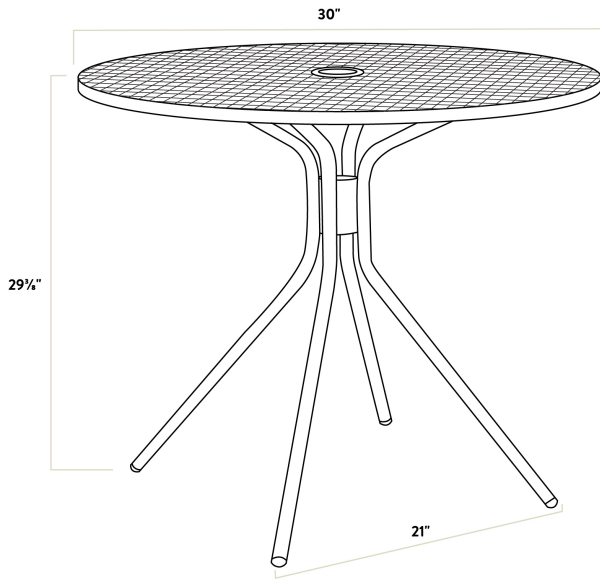

### Technical Data

Height	29 3/4 Inches
Diameter	30 Inches
Chair Width	17 Inches
Chair Depth	23 1/2 Inches
Chair Height	34 Inches
Height Style	Standard Height
Seat Height	17 1/2 Inches
Umbrella Hole Diameter	2 Inches
Arms	Without Arms
Assembled	Assembly Required

## Technical Data

Back	With Back
Chair Weight Capacity	300 lb.
Color	Black
Features	Stackable Umbrella Hole
Finish	Powder-Coated
Frame Color	Black
Frame Material	Steel
Included Chairs	2 Chairs
Installation Type	Freestanding
Padded Seat	Without Padded Seat
Seat Color	Black
Seat Material	Steel
Seat Type	Mesh
Shape	Round
Style	Side Chair
Table Seating Capacity	2 Chairs
Tabletop Material	Mesh
Type	Table / Chair Sets
Usage	Outdoor

## Notes & Details

---

Add functionality and pizzazz to your patio or other outdoor seating area with this Lancaster Table & Seating Harbor black 30" round outdoor standard height table with modern legs and 2 stackable outdoor side chairs! This set includes a table and two side chairs. Each piece is constructed of durable stainless steel and features a black powder-coated finish that makes it resistant to inclement weather conditions, so you can keep this set outdoors year-round without worry. The mesh design of the entire set allows liquid to slip through without making a mess, providing useful protection against spills and rain.