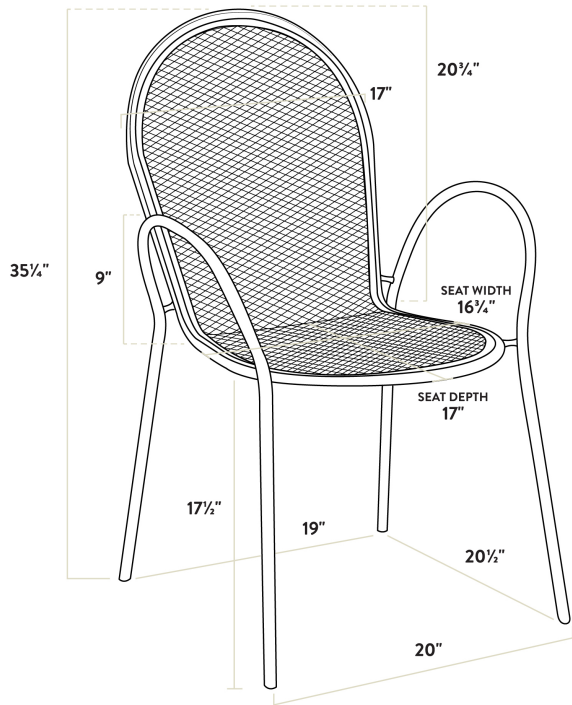

Lancaster Table & Seating Harbor Black 30" Round Outdoor Standard Height Table with Modern Legs and 2 Arm Chairs

#427SM30RDB2A

Item #: 427SM30RDB2A Qty: _____

Project: _____

Approval: _____ Date: _____

Features

Certifications

Technical Data

Height	29 3/4 Inches
Diameter	30 Inches
Chair Width	17 Inches
Chair Depth	23 Inches
Chair Height	34 Inches
Height Style	Standard Height
Seat Height	17 1/2 Inches
Umbrella Hole Diameter	2 Inches
Arms	With Arms
Assembled	Assembly Required

Technical Data

Back	With Back
Chair Weight Capacity	300 lb.
Color	Black
Features	Stackable Umbrella Hole
Finish	Powder-Coated
Frame Color	Black
Frame Material	Steel
Included Chairs	2 Chairs
Installation Type	Freestanding
Padded Seat	Without Padded Seat
Seat Color	Black
Seat Material	Steel
Seat Type	Mesh
Shape	Round
Style	Arm Chair
Table Seating Capacity	2 Chairs
Tabletop Material	Mesh
Type	Table / Chair Sets
Usage	Outdoor

Plan View

Notes & Details

Add functionality and pizzazz to your patio or other outdoor seating area with the Lancaster Table & Seating Harbor black 30" round outdoor standard height table with modern legs and 2 stackable outdoor arm chairs! This set includes a table and two arm chairs. Each piece is constructed of durable stainless steel and features a black powder-coated finish that makes it resistant to inclement weather conditions, so you can keep this set outdoors year-round without worry. The mesh design of the entire set allows liquid to slip through without making a mess, providing useful protection against spills and rain.