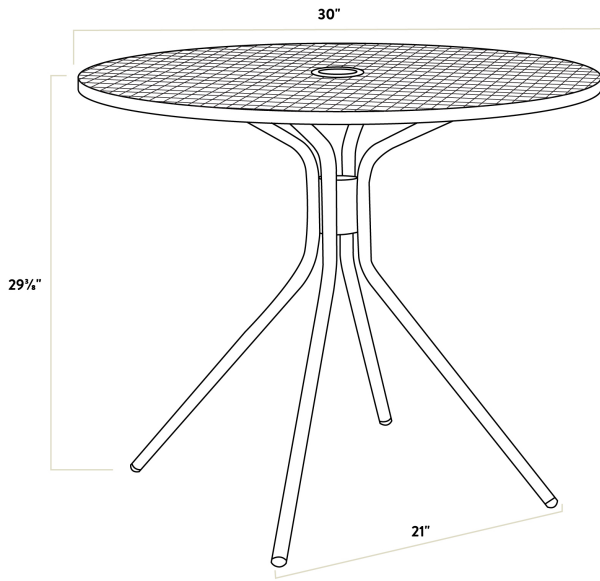

Certifications

Technical Data

Height	29 3/4 Inches
Diameter	30 Inches
Chair Width	17 Inches
Chair Depth	23 Inches
Chair Height	34 Inches
Height Style	Standard Height
Seat Height	17 1/2 Inches
Umbrella Hole Diameter	2 Inches
Arms	With Arms
Assembled	Assembly Required

Technical Data

Back	With Back
Chair Weight Capacity	300 lb.
Color	Black
Features	Stackable Umbrella Hole
Finish	Powder-Coated
Frame Color	Black
Frame Material	Steel
Included Chairs	2 Chairs
Installation Type	Freestanding
Padded Seat	Without Padded Seat
Seat Color	Black
Seat Material	Steel
Seat Type	Mesh
Shape	Round
Style	Arm Chair
Table Seating Capacity	2 Chairs
Tabletop Material	Mesh
Type	Table / Chair Sets
Usage	Outdoor

Plan View

Notes & Details

Add functionality and pizzazz to your patio or other outdoor seating area with the Lancaster Table & Seating Harbor black 30" round outdoor standard height table with modern legs and 2 stackable outdoor arm chairs! This set includes a table and two arm chairs. Each piece is constructed of durable stainless steel and features a black powder-coated finish that makes it resistant to inclement weather conditions, so you can keep this set outdoors year-round without worry. The mesh design of the entire set allows liquid to slip through without making a mess, providing useful protection against spills and rain.