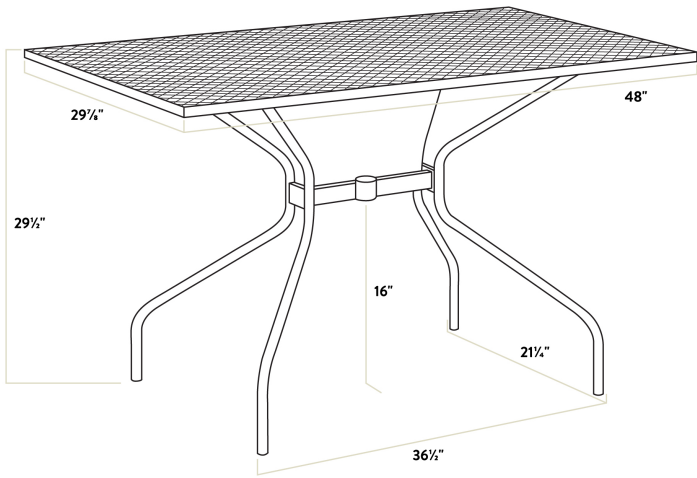

### Certifications

Seating Capacity: 2 - 4

Stackable

### Technical Data

Length	48 Inches
Width	30 Inches
Height	29 3/4 Inches
Chair Width	17 Inches
Chair Depth	23 Inches
Chair Height	34 Inches
Height Style	Standard Height
Seat Height	17 1/2 Inches
Umbrella Hole Diameter	2 Inches
Arms	With Arms

## Technical Data

Assembled	Assembly Required
Back	With Back
Chair Weight Capacity	300 lb.
Color	Gray
Features	Stackable Umbrella Hole
Finish	Powder-Coated
Frame Color	Gray
Frame Material	Steel
Included Chairs	4 Chairs
Installation Type	Freestanding
Padded Seat	Without Padded Seat
Seat Color	Gray
Seat Material	Steel
Seat Type	Mesh
Shape	Rectangle
Style	Arm Chair
Table Seating Capacity	2 - 4 Chairs
Tabletop Material	Mesh
Type	Table / Chair Sets
Usage	Outdoor

# Notes & Details

---

Add functionality and pizzazz to your patio or other outdoor seating area with the Lancaster Table & Seating Harbor gray 30" x 48" rectangular outdoor standard height table with modern legs and 4 arm chairs! This set includes a table and four arm chairs. Each piece is constructed of durable stainless steel and features a gray powder-coated finish that makes it resistant to inclement weather conditions, so you can keep this set outdoors year-round without worry. The mesh design of the entire set allows liquid to slip through without making a mess, providing useful protection against spills and rain.