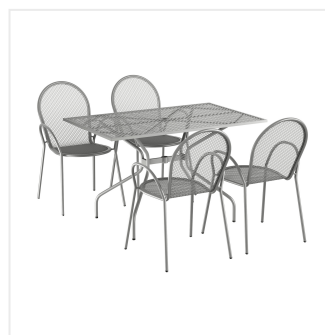

## Lancaster Table & Seating Harbor Gray 30" x 48" Rectangular Outdoor Standard Height Table with Modern Legs and 4 Arm Chairs

#427SM3048G4A

Item #: 427SM3048G4A Qty: \_\_\_\_\_

Project: \_\_\_\_\_

Approval: \_\_\_\_\_ Date: \_\_\_\_\_

### Features

- Simple seating solution for patios and outdoor dining areas
- Durable, powder coated steel construction
- Mesh tabletop allows for easy cleaning
- Incorporated umbrella hole makes it easy to shade your customers from the sun
- Chairs can be stacked for easy, space-saving storage

# Notes & Details

---

Add functionality and pizzazz to your patio or other outdoor seating area with the Lancaster Table & Seating Harbor gray 30" x 48" rectangular outdoor standard height table with modern legs and 4 arm chairs! This set includes a table and four arm chairs. Each piece is constructed of durable stainless steel and features a gray powder-coated finish that makes it resistant to inclement weather conditions, so you can keep this set outdoors year-round without worry. The mesh design of the entire set allows liquid to slip through without making a mess, providing useful protection against spills and rain.

The stylish modern leg design of the table allows it to stand proudly in your establishment while adding a contemporary touch to your outdoor dining area. The tabletop features a 2" umbrella hole, so you can attach an umbrella (sold separately) to enhance your venue's style and keep your guests comfortable on sunny days. Designed specifically for outdoor use, this table makes an excellent addition to restaurants, bar patios, and other outdoor entertainment areas such as banquets and luaus. Plus, the lightweight design allows you to easily move the table and chairs wherever they're needed most! To save you money on shipping costs, the table ships unassembled. This table is not stackable.