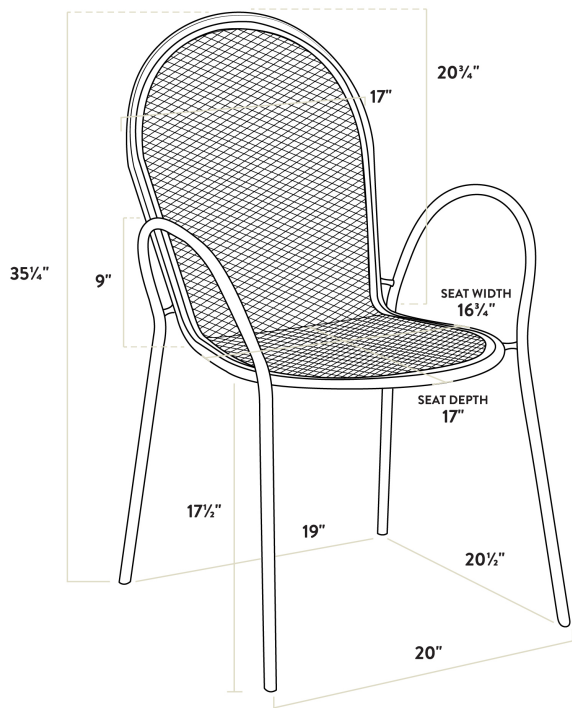

### Certifications

Seating Capacity: 2 - 4

Stackable

### Technical Data

Length	48 Inches
Width	30 Inches
Height	29 3/4 Inches
Chair Width	17 Inches
Chair Depth	23 Inches
Chair Height	34 Inches
Height Style	Standard Height
Seat Height	17 1/2 Inches
Umbrella Hole Diameter	2 Inches
Arms	With Arms

## Technical Data

Assembled	Assembly Required
Back	With Back
Chair Weight Capacity	300 lb.
Color	Gray
Features	Stackable Umbrella Hole
Finish	Powder-Coated
Frame Color	Gray
Frame Material	Steel
Included Chairs	4 Chairs
Installation Type	Freestanding
Padded Seat	Without Padded Seat
Seat Color	Gray
Seat Material	Steel
Seat Type	Mesh
Shape	Rectangle
Style	Arm Chair
Table Seating Capacity	2 - 4 Chairs
Tabletop Material	Mesh
Type	Table / Chair Sets
Usage	Outdoor

# Notes & Details

---

Add functionality and pizzazz to your patio or other outdoor seating area with the Lancaster Table & Seating Harbor gray 30" x 48" rectangular outdoor standard height table with modern legs and 4 arm chairs! This set includes a table and four arm chairs. Each piece is constructed of durable stainless steel and features a gray powder-coated finish that makes it resistant to inclement weather conditions, so you can keep this set outdoors year-round without worry. The mesh design of the entire set allows liquid to slip through without making a mess, providing useful protection against spills and rain.