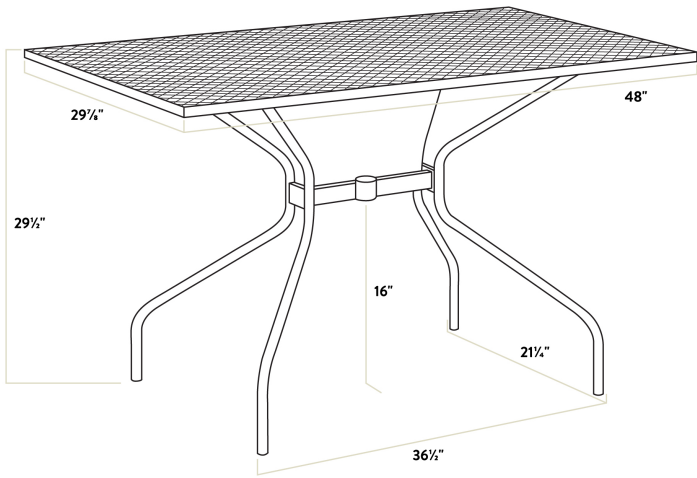

## Certifications

Seating Capacity: 2 - 4

Stackable

## Technical Data

Length	48 Inches
Width	30 Inches
Height	29 3/4 Inches
Chair Width	17 Inches
Chair Depth	23 1/2 Inches
Chair Height	34 Inches
Height Style	Standard Height
Seat Height	17 1/2 Inches
Umbrella Hole Diameter	2 Inches
Arms	Without Arms

## Technical Data

Assembled	Assembly Required
Back	With Back
Chair Weight Capacity	300 lb.
Color	Black
Features	Stackable Umbrella Hole
Finish	Powder-Coated
Frame Color	Black
Frame Material	Steel
Included Chairs	4 Chairs
Installation Type	Freestanding
Padded Seat	Without Padded Seat
Seat Color	Black
Seat Material	Steel
Seat Type	Mesh
Shape	Rectangle
Style	Side Chair
Table Seating Capacity	2 - 4 Chairs
Tabletop Material	Mesh
Type	Table / Chair Sets
Usage	Outdoor

## Notes & Details

---

Add functionality and pizzazz to your patio or other outdoor seating area with this Lancaster Table & Seating Harbor black 30" x 48" rectangular outdoor standard height table with modern legs and 4 stackable outdoor side chairs! This set includes a table and four side chairs. Each piece is constructed of durable stainless steel and features a black powder-coated finish that makes it resistant to inclement weather conditions, so you can keep this set outdoors year-round without worry. The mesh design of the entire set allows liquid to slip through without making a mess, providing useful protection against spills and rain.