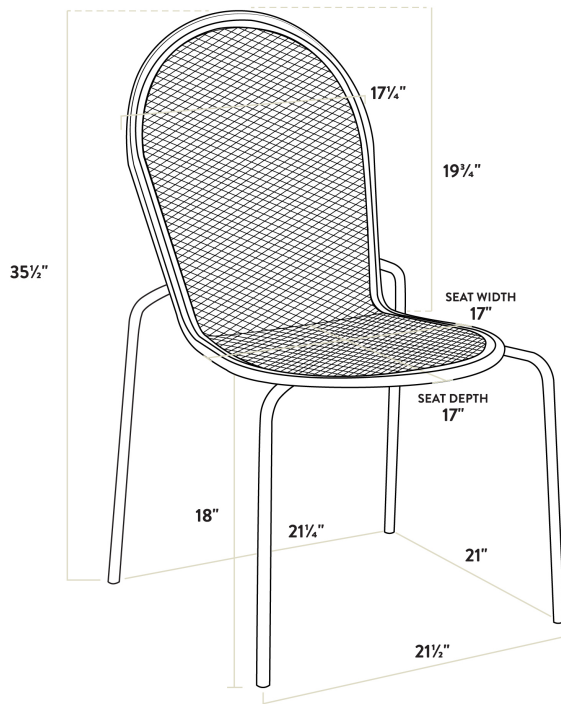

## Certifications

Seating Capacity: 2 - 4

Stackable

## Technical Data

Length	48 Inches
Width	30 Inches
Height	29 3/4 Inches
Chair Width	17 Inches
Chair Depth	23 1/2 Inches
Chair Height	34 Inches
Height Style	Standard Height
Seat Height	17 1/2 Inches
Umbrella Hole Diameter	2 Inches
Arms	Without Arms

## Technical Data

Assembled	Assembly Required
Back	With Back
Chair Weight Capacity	300 lb.
Color	Black
Features	Stackable Umbrella Hole
Finish	Powder-Coated
Frame Color	Black
Frame Material	Steel
Included Chairs	4 Chairs
Installation Type	Freestanding
Padded Seat	Without Padded Seat
Seat Color	Black
Seat Material	Steel
Seat Type	Mesh
Shape	Rectangle
Style	Side Chair
Table Seating Capacity	2 - 4 Chairs
Tabletop Material	Mesh
Type	Table / Chair Sets
Usage	Outdoor

## Notes & Details

---

Add functionality and pizzazz to your patio or other outdoor seating area with this Lancaster Table & Seating Harbor black 30" x 48" rectangular outdoor standard height table with modern legs and 4 stackable outdoor side chairs! This set includes a table and four side chairs. Each piece is constructed of durable stainless steel and features a black powder-coated finish that makes it resistant to inclement weather conditions, so you can keep this set outdoors year-round without worry. The mesh design of the entire set allows liquid to slip through without making a mess, providing useful protection against spills and rain.