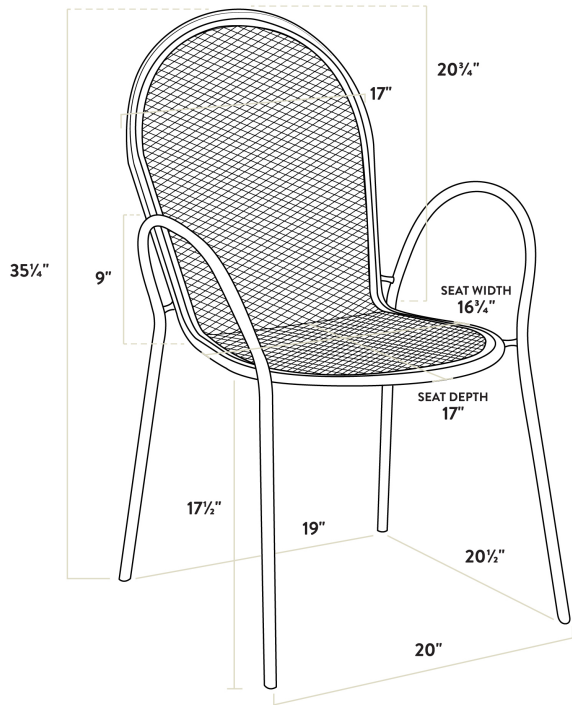

Lancaster Table & Seating Harbor Black 30" x 48" Rectangular Outdoor Standard Height Table with Modern Legs and 4 Arm Chairs

#427SM3048B4A

Item #: 427SM3048B4A Qty: _____

Project: _____

Approval: _____ Date: _____

Certifications

Seating Capacity: 2 - 4

Stackable

Technical Data

Length	48 Inches
Width	30 Inches
Height	29 3/4 Inches
Chair Width	17 Inches
Chair Depth	23 Inches
Chair Height	34 Inches
Height Style	Standard Height
Seat Height	17 1/2 Inches
Umbrella Hole Diameter	2 Inches
Arms	With Arms

Technical Data

Assembled	Assembly Required
Back	With Back
Chair Weight Capacity	300 lb.
Color	Black
Features	Stackable Umbrella Hole
Finish	Powder-Coated
Frame Color	Black
Frame Material	Steel
Included Chairs	4 Chairs
Installation Type	Freestanding
Padded Seat	Without Padded Seat
Seat Color	Black
Seat Material	Steel
Seat Type	Mesh
Shape	Rectangle
Style	Arm Chair
Table Seating Capacity	2 - 4 Chairs
Tabletop Material	Mesh
Type	Table / Chair Sets
Usage	Outdoor

Plan View

Notes & Details

Add functionality and pizzazz to your patio or other outdoor seating area with the Lancaster Table & Seating Harbor black 30" x 48" rectangular outdoor standard height table with modern legs and 4 stackable outdoor arm chairs! This set includes a table and four arm chairs. Each piece is constructed of durable stainless steel and features a black powder-coated finish that makes it resistant to inclement weather conditions, so you can keep this set outdoors year-round without worry. The mesh design of the entire set allows liquid to slip through without making a mess, providing useful protection against spills and rain.