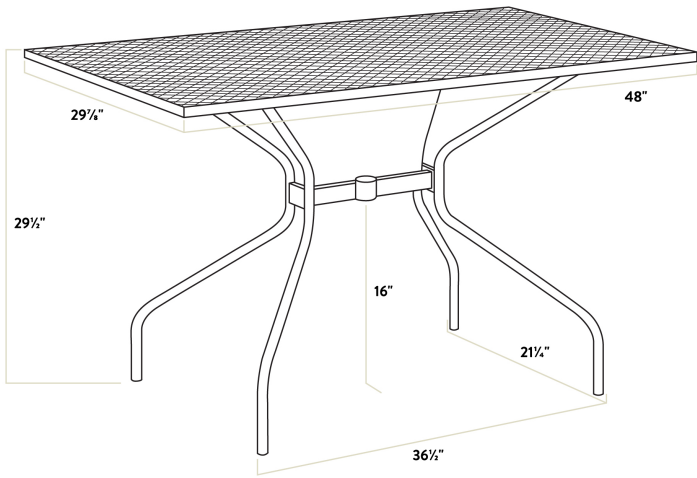

Certifications

Seating Capacity: 2 - 4

Stackable

Technical Data

Length	48 Inches
Width	30 Inches
Height	29 3/4 Inches
Chair Width	17 Inches
Chair Depth	23 Inches
Chair Height	34 Inches
Height Style	Standard Height
Seat Height	17 1/2 Inches
Umbrella Hole Diameter	2 Inches
Arms	With Arms

Technical Data

Assembled	Assembly Required
Back	With Back
Chair Weight Capacity	300 lb.
Color	Black
Features	Stackable Umbrella Hole
Finish	Powder-Coated
Frame Color	Black
Frame Material	Steel
Included Chairs	4 Chairs
Installation Type	Freestanding
Padded Seat	Without Padded Seat
Seat Color	Black
Seat Material	Steel
Seat Type	Mesh
Shape	Rectangle
Style	Arm Chair
Table Seating Capacity	2 - 4 Chairs
Tabletop Material	Mesh
Type	Table / Chair Sets
Usage	Outdoor

Plan View

Notes & Details

Add functionality and pizzazz to your patio or other outdoor seating area with the Lancaster Table & Seating Harbor black 30" x 48" rectangular outdoor standard height table with modern legs and 4 stackable outdoor arm chairs! This set includes a table and four arm chairs. Each piece is constructed of durable stainless steel and features a black powder-coated finish that makes it resistant to inclement weather conditions, so you can keep this set outdoors year-round without worry. The mesh design of the entire set allows liquid to slip through without making a mess, providing useful protection against spills and rain.