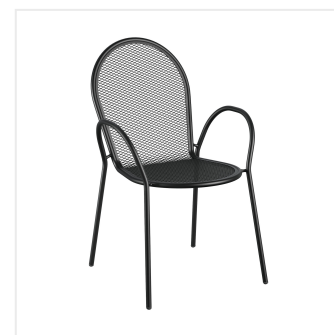

Lancaster Table & Seating Harbor Black 30" x 48" Rectangular Outdoor Standard Height Table with Modern Legs and 4 Arm Chairs

#427SM3048B4A

Item #: 427SM3048B4A Qty: _____

Project: _____

Approval: _____ Date: _____

Features

- Simple seating solution for patios and outdoor dining areas
- Durable, powder coated steel construction
- Mesh tabletop allows for easy cleaning
- Incorporated umbrella hole makes it easy to shade your customers from the sun
- Chairs can be stacked for easy, space-saving storage

Plan View

Notes & Details

Add functionality and pizzazz to your patio or other outdoor seating area with the Lancaster Table & Seating Harbor black 30" x 48" rectangular outdoor standard height table with modern legs and 4 stackable outdoor arm chairs! This set includes a table and four arm chairs. Each piece is constructed of durable stainless steel and features a black powder-coated finish that makes it resistant to inclement weather conditions, so you can keep this set outdoors year-round without worry. The mesh design of the entire set allows liquid to slip through without making a mess, providing useful protection against spills and rain.

The stylish modern leg design of the table allows it to stand proudly in your establishment while adding a contemporary touch to your outdoor dining area. The tabletop features a 2" umbrella hole, so you can attach an umbrella (sold separately) to enhance your venue's style and keep your guests comfortable on sunny days. Designed specifically for outdoor use, this table makes an excellent addition to restaurants, bar patios, and other outdoor entertainment areas such as banquets and luaus. Plus, the lightweight design allows you to easily move the table and chairs wherever they're needed most! To save you money on shipping costs, the table ships unassembled. This table is not stackable.