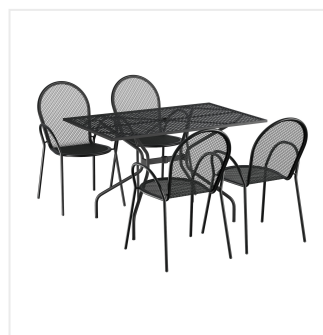

Lancaster Table & Seating Harbor Black 30" x 48" Rectangular Outdoor Standard Height Table with Modern Legs and 4 Arm Chairs

#427SM3048B4A

Item #: 427SM3048B4A Qty: _____

Project: _____

Approval: _____ Date: _____

Features

- Simple seating solution for patios and outdoor dining areas
- Durable, powder coated steel construction
- Mesh tabletop allows for easy cleaning
- Incorporated umbrella hole makes it easy to shade your customers from the sun
- Chairs can be stacked for easy, space-saving storage

Plan View

Notes & Details

Add functionality and pizzazz to your patio or other outdoor seating area with the Lancaster Table & Seating Harbor black 30" x 48" rectangular outdoor standard height table with modern legs and 4 stackable outdoor arm chairs! This set includes a table and four arm chairs. Each piece is constructed of durable stainless steel and features a black powder-coated finish that makes it resistant to inclement weather conditions, so you can keep this set outdoors year-round without worry. The mesh design of the entire set allows liquid to slip through without making a mess, providing useful protection against spills and rain.

The stylish modern leg design of the table allows it to stand proudly in your establishment while adding a contemporary touch to your outdoor dining area. The tabletop features a 2" umbrella hole, so you can attach an umbrella (sold separately) to enhance your venue's style and keep your guests comfortable on sunny days. Designed specifically for outdoor use, this table makes an excellent addition to restaurants, bar patios, and other outdoor entertainment areas such as banquets and luaus. Plus, the lightweight design allows you to easily move the table and chairs wherever they're needed most! To save you money on shipping costs, the table ships unassembled. This table is not stackable.