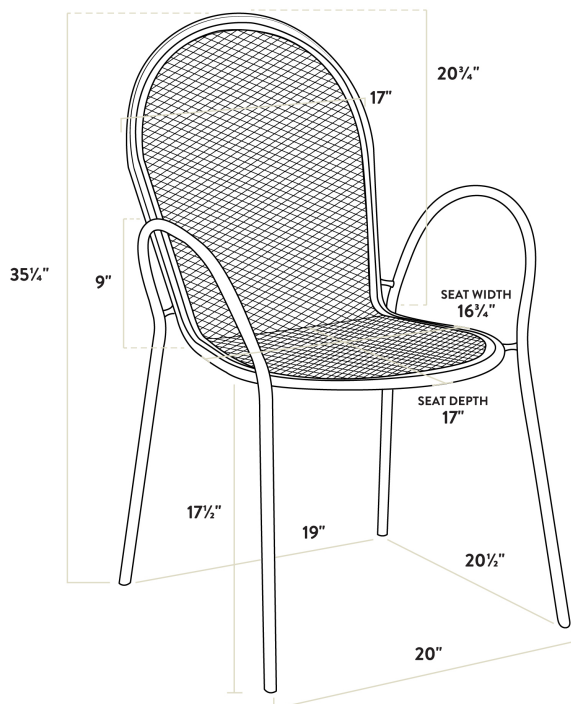

Lancaster Table & Seating Harbor Gray 30" Square Outdoor Standard Height Table with Modern Legs and 2 Arm Chairs

#427SM3030G2A

Item #: 427SM3030G2A Qty: _____

Project: _____

Approval: _____ Date: _____

Features

Certifications

Stackable

Seating Capacity: 2

Technical Data

Length	30 Inches
Width	30 Inches
Height	29 3/4 Inches
Chair Width	17 Inches
Chair Depth	23 Inches
Chair Height	34 Inches
Height Style	Standard Height
Seat Height	17 1/2 Inches
Umbrella Hole Diameter	2 Inches
Arms	With Arms

Technical Data

Assembled	Assembly Required
Back	With Back
Chair Weight Capacity	300 lb.
Color	Gray
Features	Stackable Umbrella Hole
Finish	Powder-Coated
Frame Color	Gray
Frame Material	Steel
Included Chairs	2 Chairs
Installation Type	Freestanding
Padded Seat	Without Padded Seat
Seat Color	Gray
Seat Material	Steel
Seat Type	Mesh
Shape	Square
Style	Arm Chair
Table Seating Capacity	2 Chairs
Tabletop Material	Mesh
Type	Table / Chair Sets
Usage	Outdoor

Plan View

Notes & Details

Add functionality and pizzazz to your patio or other outdoor seating area with the Lancaster Table & Seating Harbor gray 30" square outdoor standard height table with modern legs and 2 arm chairs! This set includes a table and two arm chairs. Each piece is constructed of durable stainless steel and features a gray powder-coated finish that makes it resistant to inclement weather conditions, so you can keep this set outdoors year-round without worry. The mesh design of the entire set allows liquid to slip through without making a mess, providing useful protection against spills and rain.