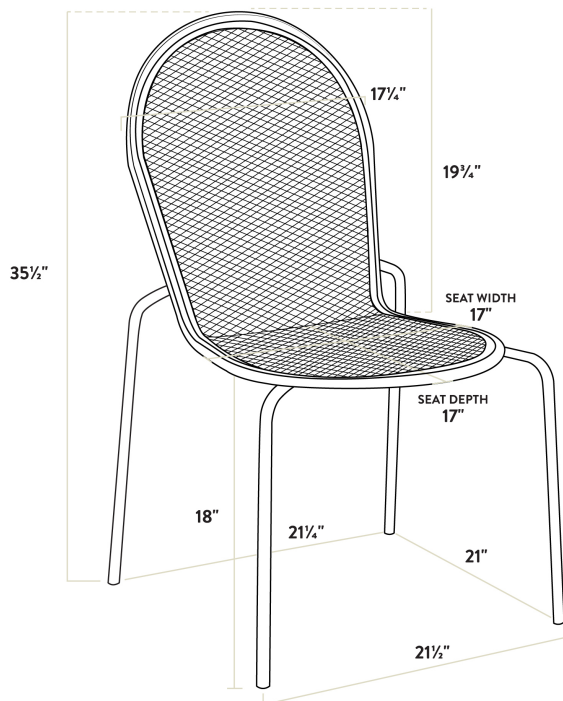

Technical Data

Assembled	Assembly Required
Back	With Back
Chair Weight Capacity	300 lb.
Color	Black
Features	Stackable Umbrella Hole
Finish	Powder-Coated
Frame Color	Black
Frame Material	Steel
Included Chairs	2 Chairs
Installation Type	Freestanding
Padded Seat	Without Padded Seat
Seat Color	Black
Seat Material	Steel
Seat Type	Mesh
Shape	Square
Style	Side Chair
Table Seating Capacity	2 Chairs
Tabletop Material	Mesh
Type	Table / Chair Sets
Usage	Outdoor

Plan View