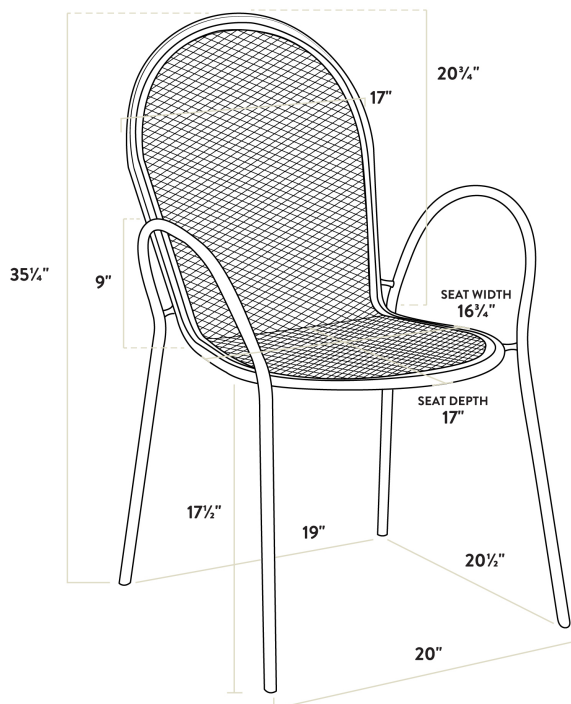

## Lancaster Table & Seating Harbor Black 30" Square Outdoor Standard Height Table with Modern Legs and 2 Arm Chairs

#427SM3030B2A

Item #: 427SM3030B2A Qty: \_\_\_\_\_

Project: \_\_\_\_\_

Approval: \_\_\_\_\_ Date: \_\_\_\_\_

### Technical Data

Length	30 Inches
Width	30 Inches
Height	29 3/4 Inches
Chair Width	17 Inches
Chair Depth	23 Inches
Chair Height	34 Inches
Height Style	Standard Height
Seat Height	17 1/2 Inches
Umbrella Hole Diameter	2 Inches
Arms	With Arms

## Technical Data

Assembled	Assembly Required
Back	With Back
Chair Weight Capacity	300 lb.
Color	Black
Features	Stackable Umbrella Hole
Finish	Powder-Coated
Frame Color	Black
Frame Material	Steel
Included Chairs	2 Chairs
Installation Type	Freestanding
Padded Seat	Without Padded Seat
Seat Color	Black
Seat Material	Steel
Seat Type	Mesh
Shape	Square
Style	Arm Chair
Table Seating Capacity	2 Chairs
Tabletop Material	Mesh
Type	Table / Chair Sets
Usage	Outdoor

# Notes & Details

---

Add functionality and pizzazz to your patio or other outdoor seating area with the Lancaster Table & Seating Harbor black 30" square outdoor standard height table with modern legs and 2 stackable outdoor arm chairs! This set includes a table and two arm chairs. Each piece is constructed of durable stainless steel and features a black powder-coated finish that makes it resistant to inclement weather conditions, so you can keep this set outdoors year-round without worry. The mesh design of the entire set allows liquid to slip through without making a mess, providing useful protection against spills and rain.