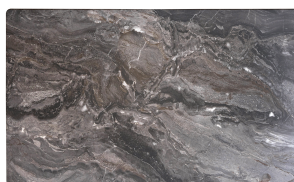

## Lancaster Table & Seating Excalibur 27 1/2" x 47 3/16" Rectangular Table Top with Smooth Paladina Finish

#427SM2848PA

Item #: 427SM2848PA Qty: \_\_\_\_\_

Project: \_\_\_\_\_

Approval: \_\_\_\_\_ Date: \_\_\_\_\_

### Features

- Designed for use indoors and outdoors
- Durable laminate resists scratches, impacts, breaks, and burns
- Smooth paladina finish offers the classic look of marble
- UV- and weather-resistant construction
- Low maintenance and easy to clean

### Technical Data

Length	47 3/16 Inches
Width	27 1/2 Inches
Capacity	4 Chairs
Color	Gray
Core Type	Composite Blend
Edge Color	Gray
Finish	Marble
Material	Laminate
Shape	Rectangle
Tabletop Thickness	1 1/8 Inches

## Notes & Details

Enhance the appeal of your dining area and provide your guests with a reliable surface to gather around with this Lancaster Table & Seating Excalibur table top! This rectangular table top has a smooth paladina finish that offers the classic look of marble at a fraction of the cost. It boasts an eco-friendly, quality laminate construction fashioned from compression-molded wood to provide a dependable yet distinct aesthetic. Plus, the UV- and weather-resistant design is built to withstand the elements, making it the perfect indoor or outdoor option that your guests can rely on. This table top can be used with compatible Lancaster Table & Seating Excalibur table bases (sold separately). A screw length of 3/4" is recommended for installation (hardware sold separately).