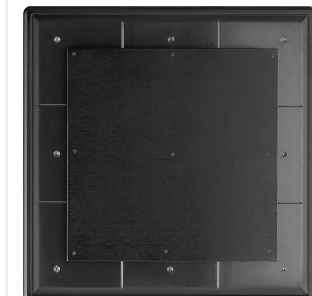

Lancaster Table & Seating Excalibur 27 1/2" x 27 1/2" Square Table Top with Smooth Letizia Finish

#427SM2828LE

Item #: 427SM2828LE Qty: _____

Project: _____

Approval: _____ Date: _____

Features

- Designed for use indoors and outdoors
- Durable laminate resists scratches, impacts, breaks, and burns
- Smooth letizia finish offers the classic look of marble
- UV- and weather-resistant construction
- Low maintenance and easy to clean

Certifications

Seating Capacity: 2 - 4

Technical Data

Length	27 1/2 Inches
Width	27 1/2 Inches
Capacity	2 - 4 Chairs
Color	Black
Core Type	Composite Blend
Edge Color	Black
Finish	Marble
Material	Laminate
Shape	Square
Tabletop Thickness	1 1/8 Inches

Technical Data

Type	Table Tops
Usage	Indoor Outdoor

Notes & Details

Enhance the appeal of your dining area and provide your guests with a reliable surface to gather around with this Lancaster Table & Seating Excalibur table top! This square table top has a smooth letizia finish that offers the classic look of marble at a fraction of the cost. It boasts an eco-friendly, quality laminate construction fashioned from compression-molded wood to provide a dependable yet distinct aesthetic. Plus, the UV- and weather-resistant design is built to withstand the elements, making it the perfect indoor or outdoor option that your guests can rely on. This table top can be used with compatible Lancaster Table & Seating Excalibur table bases (sold separately). A screw length of 3/4" is recommended for installation (hardware sold separately).