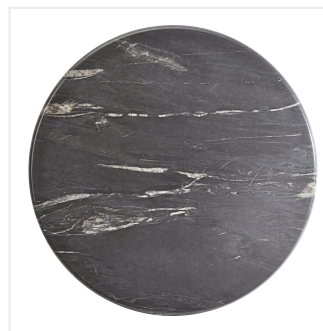

Lancaster Table & Seating Excalibur 23 5/8" Round Table Top with Smooth Letizia Finish

#427SM24RNDLE

Item #: 427SM24RNDLE Qty: _____

Project: _____

Approval: _____ Date: _____

Features

- Designed for use indoors and outdoors
- Durable laminate resists scratches, impacts, breaks, and burns
- Smooth letizia finish offers the classic look of marble
- UV- and weather-resistant construction
- Low maintenance and easy to clean

Certifications

Technical Data

Diameter	23 5/8 Inches
Capacity	2 Chairs
Color	Black
Core Type	Composite Blend
Edge Color	Black
Finish	Marble
Material	Laminate
Shape	Round
Tabletop Thickness	1 1/8 Inches

Technical Data

Type	Table Tops
Usage	Indoor Outdoor

Notes & Details

Enhance the appeal of your dining area and provide your guests with a reliable surface to gather around with this Lancaster Table & Seating Excalibur table top! This round table top has a smooth letizia finish that offers the classic look of marble at a fraction of the cost. It boasts an eco-friendly, quality laminate construction fashioned from compression-molded wood to provide a dependable yet distinct aesthetic. Plus, the UV- and weather-resistant design is built to withstand the elements, making it the perfect indoor or outdoor option that your guests can rely on. This table top can be used with compatible Lancaster Table & Seating Excalibur table bases (sold separately). A screw length of 3/4" is recommended for installation (hardware sold separately).