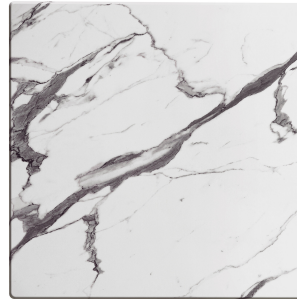

Lancaster Table & Seating Excalibur 23 5/8" x 23 5/8" Square Table Top with Smooth Versilla Finish

#427SM2424VE

Item #: 427SM2424VE Qty: _____

Project: _____

Approval: _____ Date: _____

Features

- Designed for use indoors and outdoors
- Durable laminate resists scratches, impacts, breaks, and burns
- Smooth versilla finish offers the classic look of marble
- UV- and weather-resistant construction
- Low maintenance and easy to clean

Certifications

Technical Data

Length	23 5/8 Inches
Width	23 5/8 Inches
Capacity	2 Chairs
Color	White
Core Type	Composite Blend
Edge Color	White
Finish	Marble
Material	Laminate
Shape	Square
Tabletop Thickness	1 1/8 Inches

Technical Data

Type	Table Tops
Usage	Indoor Outdoor

Notes & Details

Enhance the appeal of your dining area and provide your guests with a reliable surface to gather around with this Lancaster Table & Seating Excalibur table top! This square table top has a smooth versilla finish that offers the classic look of marble at a fraction of the cost. It boasts an eco-friendly, quality laminate construction fashioned from compression-molded wood to provide a dependable yet distinct aesthetic. Plus, the UV- and weather-resistant design is built to withstand the elements, making it the perfect indoor or outdoor option that your guests can rely on. This table top can be used with compatible Lancaster Table & Seating Excalibur table bases (sold separately). A screw length of 3/4" is recommended for installation (hardware sold separately).