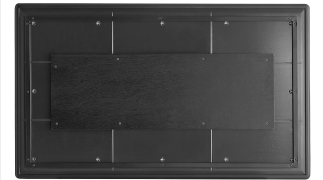

Lancaster Table & Seating Excalibur 27 1/2" x 47 3/16" Rectangular Table Top with Textured Mixed Plank Finish

#427SD2848MP

Item #: 427SD2848MP Qty: _____

Project: _____

Approval: _____ Date: _____

Features

- Designed for use indoors and outdoors
- Durable laminate resists scratches, impacts, breaks, and burns
- Textured mixed plank finish offers the rustic look of solid wood
- UV- and weather-resistant construction
- Low maintenance and easy to clean

Certifications

Technical Data

Length	47 3/16 Inches
Width	27 1/2 Inches
Capacity	4 Chairs
Color	Beige Brown
Core Type	Composite Blend
Edge Color	Beige Brown
Finish	Mix Plank Wood

Technical Data

Material	Laminate
Shape	Rectangle
Tabletop Thickness	1 3/16 Inches
Type	Table Tops
Usage	Indoor Outdoor

Notes & Details

Enhance the appeal of your dining area and provide your guests with a reliable surface to gather around with this Lancaster Table & Seating Excalibur table top! This rectangular table top has a textured mixed plank finish that offers the rustic look of solid wood with a subtle, intriguing texture. It boasts an eco-friendly, quality laminate construction fashioned from compression-molded wood to provide a dependable yet distinct aesthetic. Plus, the UV- and weather-resistant design is built to withstand the elements, making it the perfect indoor or outdoor option that your guests can rely on. This table top can be used with compatible Lancaster Table & Seating Excalibur table bases (sold separately). A screw length of 3/4" is recommended for installation (hardware sold separately).