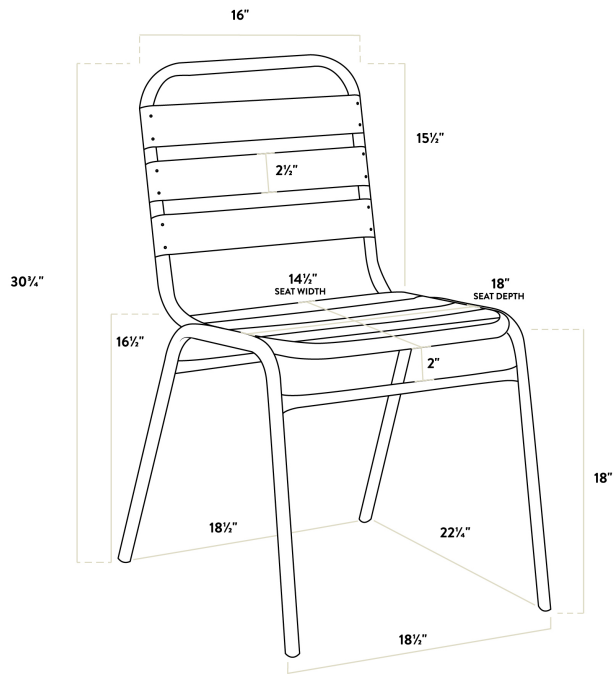

Technical Data

Finish	Powder-Coated
Frame Color	Bronze
Frame Material	Steel
Seat Color	Bronze
Seat Material	Aluminum
Seat Type	Slat
Style	Side Chair
Type	Chairs
Usage	Outdoor

Plan View

Notes & Details

Allow your guests to enjoy the breezy summer weather with this Lancaster Table & Seating bronze outdoor side chair. Designed specifically for outdoor patios and dining areas, this chair is a perfect seating solution for restaurant and bar patios and other outdoor entertainment areas such as banquets and luaus. It's also lightweight so that you can easily move it around your outdoor setting for the best possible view. Your guests will love the opportunity to enjoy the temperate weather with the convenience and comfort of this chair!

This chair has a steel frame and textured aluminum slats for the seat and back. Both the frame and slats are powder coated to resist rust and corrosion caused by moisture and inclement weather. Its textured surface features a neutral bronze color that's sure to match any decor and complement the natural tones of the outdoors! For your convenience, this chair has a weight capacity of up to 300 lb. With its stackable design, you can stack up to 6 chairs for easy, space-saving storage. This chair is easy to clean and sure to withstand the elements associated with outdoor use. To save you time and hassle, this chair ships fully assembled!

⚠ WARNING: This product can expose you to chemicals including lead, which are known to the State of California to cause cancer, birth defects, or other reproductive harm. For more information, go to www.p65warnings.ca.gov.