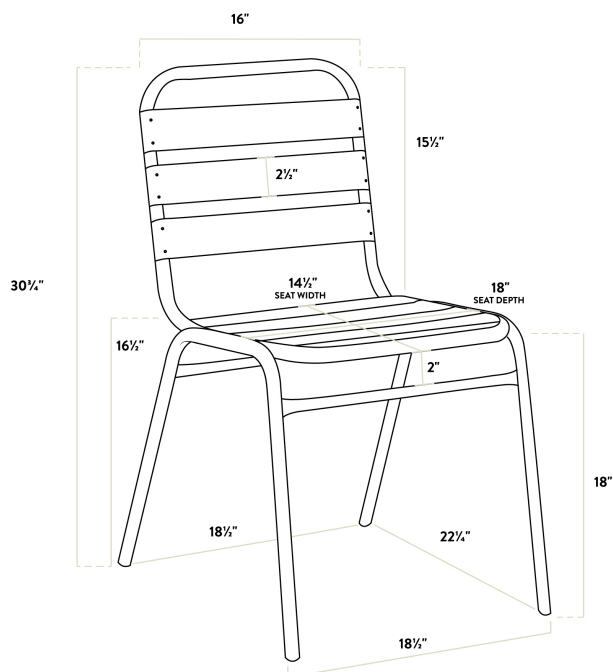

Lancaster Table & Seating Black Outdoor Side Chair

#427CTSSDBLK

Item #: 427CTSSDBLK Qty: _____

Project: _____

Approval: _____ Date: _____

Features

- Comfortable and stylish side chair design
- Stackable with other chairs from this line for easy, space-saving storage
- Durable powder coated aluminum and steel construction
- Corrosion- and rust-resistant to withstand moisture and weather
- Simple seating solution for patios and outdoor dining areas

Certifications

Stackable

Fully Assembled

Technical Data

Width	18 1/2 Inches
Depth	22 1/4 Inches
Height	30 3/4 Inches
Seat Height	18 Inches
Arms	Without Arms
Assembled	Fully Assembled
Back	With Back
Back Color	Black
Capacity	300 lb.
Features	Stackable

Technical Data

Frame Color	Black
Frame Material	Steel
Seat Color	Black
Seat Material	Aluminum
Seat Type	Slat
Style	Side Chair
Type	Chairs
Usage	Outdoor

Plan View

Notes & Details

Allow your guests to enjoy the breezy summer weather with this Lancaster Table & Seating black outdoor side chair. Designed specifically for outdoor patios and dining areas, this chair is a perfect seating solution for restaurant and bar patios and other outdoor entertainment areas such as banquets and luaus. It's also lightweight so that you can easily move it around your outdoor setting for the best possible view. Your guests will love the opportunity to enjoy the temperate weather with the convenience and comfort of this chair!