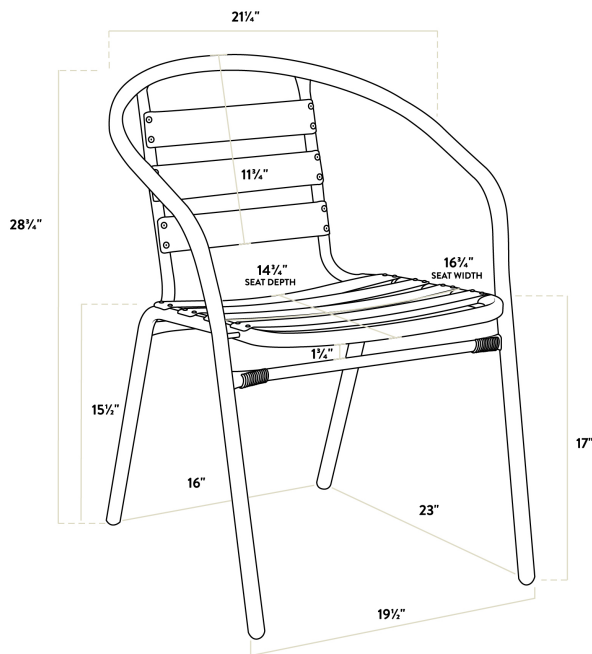

Technical Data

Frame Color	Silver
Frame Material	Steel
Seat Color	Silver
Seat Material	Aluminum
Seat Type	Slat
Style	Arm Chair
Type	Chairs
Usage	Outdoor

Plan View

Notes & Details

Allow your guests to enjoy the breezy summer weather with this Lancaster Table & Seating silver outdoor arm chair. Designed specifically for outdoor patios and dining areas, this chair is a perfect seating solution for restaurant and bar patios and other outdoor entertainment areas such as banquets and luaus. It's also lightweight so that you can easily move it around your outdoor setting for the best possible view. It comes fully equipped with two arm rests for maximum relaxation. Your guests will love the opportunity to enjoy the temperate weather with the convenience and comfort of this chair!

This chair has a steel frame and textured aluminum slats for the seat and back. Both the frame and slats are powder coated to resist rust and corrosion caused by moisture and inclement weather. Its textured surface features a neutral silver color that's sure to match any decor and complement the natural tones of the outdoors! For your convenience, this chair has a weight capacity of up to 300 lb. With its stackable design, you can stack up to 6 chairs for easy, space-saving storage. This chair is easy to clean and sure to withstand the elements associated with outdoor use. To save you time and hassle, this chair ships fully assembled!

⚠ WARNING: This product can expose you to chemicals including lead, which are known to the State of California to cause cancer, birth defects, or other reproductive harm. For more information, go to www.p65warnings.ca.gov.