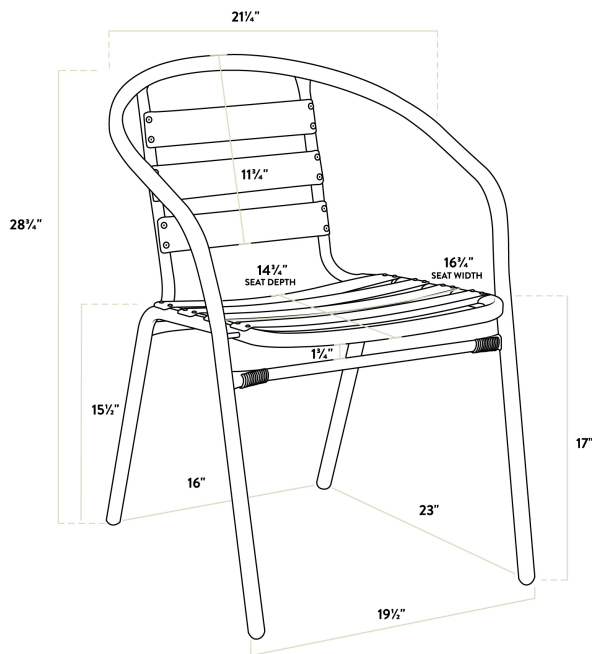

Lancaster Table & Seating Bronze Outdoor Arm Chair

#427CTSARMBRZ

Item #: 427CTSARMBRZ Qty: _____

Project: _____

Approval: _____ Date: _____

Features

- Comfortable and stylish arm chair design
- Stackable with other chairs from this line for easy, space-saving storage
- Durable powder coated aluminum and steel construction
- Corrosion- and rust-resistant to withstand moisture and weather
- Simple seating solution for patios and outdoor dining areas

Certifications

Stackable

Fully Assembled

Technical Data

Width	21 1/4 Inches
Depth	23 Inches
Height	28 3/4 Inches
Seat Height	17 Inches
Arms	With Arms
Assembled	Fully Assembled
Back	With Back
Back Color	Bronze
Capacity	300 lb.
Features	Stackable

Technical Data

Frame Color	Bronze
Frame Material	Steel
Seat Color	Bronze
Seat Material	Aluminum
Seat Type	Slat
Style	Arm Chair
Type	Chairs
Usage	Outdoor

Plan View

Notes & Details

Allow your guests to enjoy the breezy summer weather with this Lancaster Table & Seating bronze outdoor arm chair. Designed specifically for outdoor patios and dining areas, this chair is a perfect seating solution for restaurant and bar patios and other outdoor entertainment areas such as banquets and luaus. It's also lightweight so that you can easily move it around your outdoor setting for the best possible view. It comes fully equipped with two arm rests for maximum relaxation. Your guests will love the opportunity to enjoy the temperate weather with the convenience and comfort of this chair!