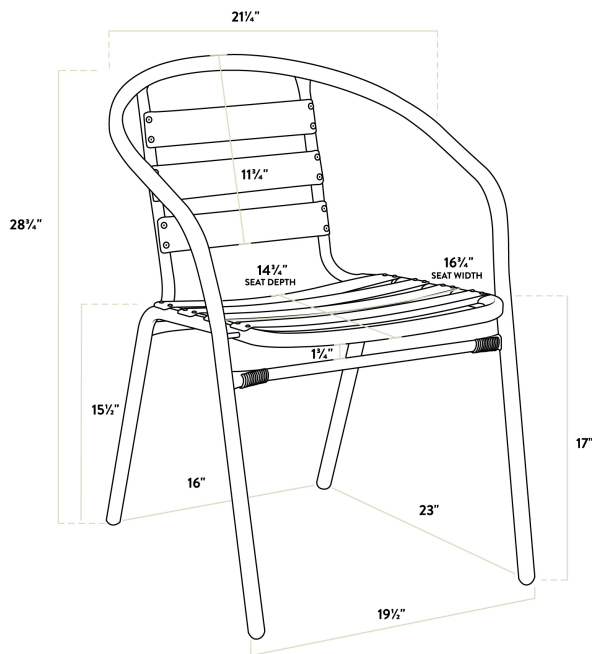

Technical Data

Frame Color	Black
Frame Material	Steel
Seat Color	Black
Seat Material	Aluminum
Seat Type	Slat
Style	Arm Chair
Type	Chairs
Usage	Outdoor

Plan View

Notes & Details

Allow your guests to enjoy the breezy summer weather with this Lancaster Table & Seating black outdoor arm chair. Designed specifically for outdoor patios and dining areas, this chair is a perfect seating solution for restaurant and bar patios and other outdoor entertainment areas such as banquets and luaus. It's also lightweight so that you can easily move it around your outdoor setting for the best possible view. It comes fully equipped with two arm rests for maximum relaxation. Your guests will love the opportunity to enjoy the temperate weather with the convenience and comfort of this chair!

This chair has a steel frame and textured aluminum slats for the seat and back. Both the frame and slats are powder coated to resist rust and corrosion caused by moisture and inclement weather. Its textured surface features a neutral black color that's sure to match any decor and complement the natural tones of the outdoors! For your convenience, this chair has a weight capacity of up to 300 lb. With its stackable design, you can stack up to 6 chairs for easy, space-saving storage. This chair is easy to clean and sure to withstand the elements associated with outdoor use. To save you time and hassle, this chair ships fully assembled!

⚠ WARNING: This product can expose you to chemicals including lead, which are known to the State of California to cause cancer, birth defects, or other reproductive harm. For more information, go to www.p65warnings.ca.gov.