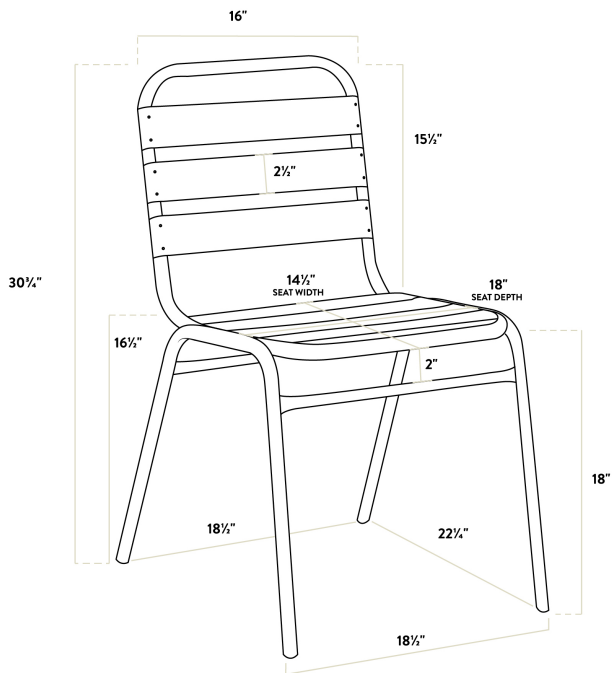

Lancaster Table & Seating 31 1/2" x 31 1/2" Chrome Square Outdoor Standard Height Table with 4 Silver Side Chairs

#427CSTL32S4S

Item #: 427CSTL32S4S Qty: _____

Project: _____

Approval: _____ Date: _____

Features

Certifications

 Seating Capacity: 4

Technical Data

Length	31 1/2 Inches
Width	31 1/2 Inches
Height	27 9/16 Inches
Chair Width	18 1/2 Inches
Chair Depth	22 1/4 Inches
Chair Height	30 3/4 Inches
Height Style	Standard Height
Seat Height	18 Inches
Arms	Without Arms
Assembled	Assembly Required

Technical Data

Back	With Back
Chair Weight Capacity	300 lb.
Color	Silver
Finish	Powder-Coated
Frame Material	Aluminum Steel
Included Chairs	4 Chairs
Installation Type	Freestanding
Padded Seat	Without Padded Seat
Seat Material	Aluminum
Seat Type	Slat
Shape	Square
Style	Side Chair
Table Seating Capacity	4 Chairs
Tabletop Material	Steel
Type	Table / Chair Sets
Usage	Outdoor

Plan View

Notes & Details

Allow your guests to enjoy the breezy summer weather with this Lancaster Table & Seating 31 1/2" x 31 1/2" chrome square outdoor standard height table with 4 silver side chairs. Designed specifically for outdoor patios and dining areas, this dining set is a perfect seating solution for restaurant and bar patios and other outdoor entertainment areas such as banquets and luaus. Your guests will love the opportunity to enjoy the temperate weather with the convenience and comfort of this table and chair set!