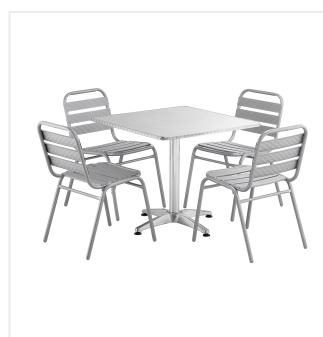

Lancaster Table & Seating 31 1/2" x 31 1/2" Chrome Square Outdoor Standard Height Table with 4 Silver Side Chairs

#427CSTL32S4S

Item #: 427CSTL32S4S Qty: _____

Project: _____

Approval: _____ Date: _____

Features

- Simple seating solution for patios and outdoor dining areas
- Durable powder coated steel construction
- Textured surface with chrome finish matches outdoor decor
- Chairs can be stacked for easy, space-saving storage
- Corrosion- and rust-resistant to withstand moisture and weather

Plan View

Notes & Details

Allow your guests to enjoy the breezy summer weather with this Lancaster Table & Seating 31 1/2" x 31 1/2" chrome square outdoor standard height table with 4 silver side chairs. Designed specifically for outdoor patios and dining areas, this dining set is a perfect seating solution for restaurant and bar patios and other outdoor entertainment areas such as banquets and luaus. Your guests will love the opportunity to enjoy the temperate weather with the convenience and comfort of this table and chair set!

The table is lightweight with a pedestal base so that you can easily move it around your outdoor setting for the best possible view. It has an aluminum base and steel top, both of which are powder coated to resist rust and corrosion caused by moisture and inclement weather. Its textured surface features a neutral chrome color that's sure to match any decor and complement the natural tones of the outdoors! The table ships unassembled to save you money on shipping costs. It is easy to assemble so you can quickly set it up in its proper space and let your guests enjoy.