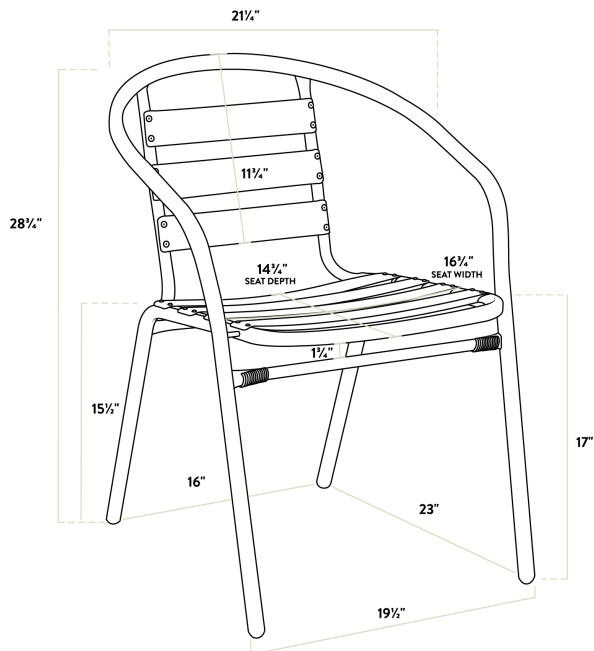

Lancaster Table & Seating 31 1/2" x 31 1/2" Chrome Square Outdoor Standard Height Table with 4 Silver Arm Chairs

#427CSTL32S4A

Item #: 427CSTL32S4A Qty: _____

Project: _____

Approval: _____ Date: _____

Features

Certifications

 Seating Capacity: 4

Technical Data

Length	31 1/2 Inches
Width	31 1/2 Inches
Height	27 9/16 Inches
Chair Width	21 1/4 Inches
Chair Depth	23 Inches
Chair Height	28 3/4 Inches
Height Style	Standard Height
Seat Height	17 Inches
Arms	With Arms
Assembled	Assembly Required

Technical Data

Back	With Back
Chair Weight Capacity	300 lb.
Color	Silver
Finish	Powder-Coated
Frame Material	Aluminum Steel
Included Chairs	4 Chairs
Installation Type	Freestanding
Padded Seat	Without Padded Seat
Seat Material	Aluminum
Seat Type	Slat
Shape	Square
Style	Arm Chair
Table Seating Capacity	4 Chairs
Tabletop Material	Steel
Type	Table / Chair Sets
Usage	Outdoor

Plan View

Notes & Details

Allow your guests to enjoy the breezy summer weather with this Lancaster Table & Seating 31 1/2" x 31 1/2" chrome square outdoor standard height table with 4 silver arm chairs. Designed specifically for outdoor patios and dining areas, this dining set is a perfect seating solution for restaurant and bar patios and other outdoor entertainment areas such as banquets and luaus. Your guests will love the opportunity to enjoy the temperate weather with the convenience and comfort of this table and chair set!