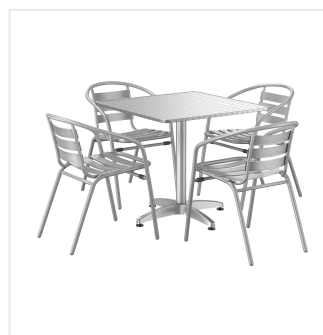

Lancaster Table & Seating 31 1/2" x 31 1/2" Chrome Square Outdoor Standard Height Table with 4 Silver Arm Chairs

#427CSTL32S4A

Item #: 427CSTL32S4A Qty: _____

Project: _____

Approval: _____ Date: _____

Features

- Simple seating solution for patios and outdoor dining areas
- Durable powder coated steel construction
- Textured surface with chrome finish matches outdoor decor
- Chairs can be stacked for easy, space-saving storage
- Corrosion- and rust-resistant to withstand moisture and weather

Plan View

Notes & Details

Allow your guests to enjoy the breezy summer weather with this Lancaster Table & Seating 31 1/2" x 31 1/2" chrome square outdoor standard height table with 4 silver arm chairs. Designed specifically for outdoor patios and dining areas, this dining set is a perfect seating solution for restaurant and bar patios and other outdoor entertainment areas such as banquets and luaus. Your guests will love the opportunity to enjoy the temperate weather with the convenience and comfort of this table and chair set!

The table is lightweight with a pedestal base so that you can easily move it around your outdoor setting for the best possible view. It has an aluminum base and steel top, both of which are powder coated to resist rust and corrosion caused by moisture and inclement weather. Its textured surface features a neutral chrome color that's sure to match any decor and complement the natural tones of the outdoors! The table ships unassembled to save you money on shipping costs. It is easy to assemble so you can quickly set it up in its proper space and let your guests enjoy.