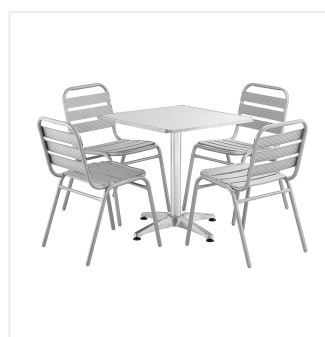

Lancaster Table & Seating 27 1/2" x 27 1/2" Chrome Square Outdoor Standard Height Table with 4 Silver Side Chairs

#427CSTL28S4S

Item #: 427CSTL28S4S Qty: _____

Project: _____

Approval: _____ Date: _____

Features

- Simple seating solution for patios and outdoor dining areas
- Durable powder coated steel construction
- Textured surface with chrome finish matches outdoor decor
- Chairs can be stacked for easy, space-saving storage
- Corrosion- and rust-resistant to withstand moisture and weather

Plan View

Notes & Details

Allow your guests to enjoy the breezy summer weather with this Lancaster Table & Seating 27 1/2" x 27 1/2" chrome square outdoor standard height table with 4 silver side chairs. Designed specifically for outdoor patios and dining areas, this dining set is a perfect seating solution for restaurant and bar patios and other outdoor entertainment areas such as banquets and luaus. Your guests will love the opportunity to enjoy the temperate weather with the convenience and comfort of this table and chair set!

The table is lightweight with a pedestal base so that you can easily move it around your outdoor setting for the best possible view. It has an aluminum base and steel top, both of which are powder coated to resist rust and corrosion caused by moisture and inclement weather. Its textured surface features a neutral chrome color that's sure to match any decor and complement the natural tones of the outdoors! The table ships unassembled to save you money on shipping costs. It is easy to assemble so you can quickly set it up in its proper space and let your guests enjoy.