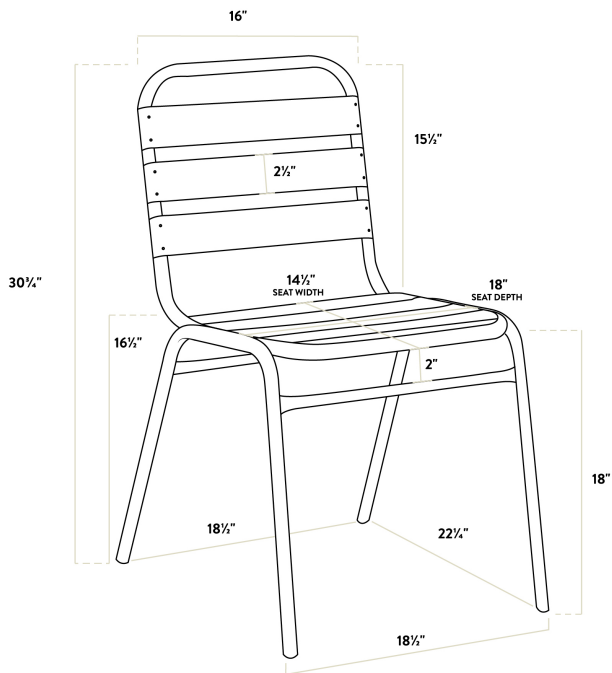

Lancaster Table & Seating 27 1/2" x 27 1/2" Chrome Square Outdoor Standard Height Table with 4 Silver Side Chairs

#427CSTL28S4S

Item #: 427CSTL28S4S Qty: _____

Project: _____

Approval: _____ Date: _____

Features

Certifications

 Seating Capacity: 4

Technical Data

Length	27 1/2 Inches
Width	27 1/2 Inches
Height	27 9/16 Inches
Chair Width	18 1/2 Inches
Chair Depth	22 1/4 Inches
Chair Height	30 3/4 Inches
Height Style	Standard Height
Seat Height	18 Inches
Arms	Without Arms
Assembled	Assembly Required

Technical Data

Back	With Back
Chair Weight Capacity	300 lb.
Color	Silver
Finish	Powder-Coated
Frame Material	Aluminum Steel
Included Chairs	4 Chairs
Installation Type	Freestanding
Padded Seat	Without Padded Seat
Seat Material	Aluminum
Seat Type	Slat
Shape	Square
Style	Side Chair
Table Seating Capacity	4 Chairs
Tabletop Material	Steel
Type	Table / Chair Sets
Usage	Outdoor

Plan View

Notes & Details

Allow your guests to enjoy the breezy summer weather with this Lancaster Table & Seating 27 1/2" x 27 1/2" chrome square outdoor standard height table with 4 silver side chairs. Designed specifically for outdoor patios and dining areas, this dining set is a perfect seating solution for restaurant and bar patios and other outdoor entertainment areas such as banquets and luaus. Your guests will love the opportunity to enjoy the temperate weather with the convenience and comfort of this table and chair set!