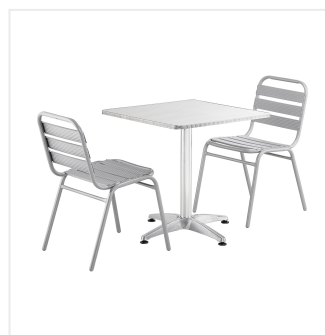

Lancaster Table & Seating 27 1/2" x 27 1/2" Chrome Square Outdoor Standard Height Table with 2 Silver Side Chairs

#427CSTL28S2S

Item #: 427CSTL28S2S Qty: _____

Project: _____

Approval: _____ Date: _____

Features

- Simple seating solution for patios and outdoor dining areas
- Durable powder coated steel construction
- Textured surface with chrome finish matches outdoor decor
- Chairs can be stacked for easy, space-saving storage
- Corrosion- and rust-resistant to withstand moisture and weather

Plan View

Notes & Details

Allow your guests to enjoy the breezy summer weather with this Lancaster Table & Seating 27 1/2" x 27 1/2" chrome square outdoor standard height table with 2 silver side chairs. Designed specifically for outdoor patios and dining areas, this dining set is a perfect seating solution for restaurant and bar patios and other outdoor entertainment areas such as banquets and luaus. Your guests will love the opportunity to enjoy the temperate weather with the convenience and comfort of this table and chair set!

The table is lightweight with a pedestal base so that you can easily move it around your outdoor setting for the best possible view. It has an aluminum base and steel top, both of which are powder coated to resist rust and corrosion caused by moisture and inclement weather. Its textured surface features a neutral chrome color that's sure to match any decor and complement the natural tones of the outdoors! The table ships unassembled to save you money on shipping costs. It is easy to assemble so you can quickly set it up in its proper space and let your guests enjoy.