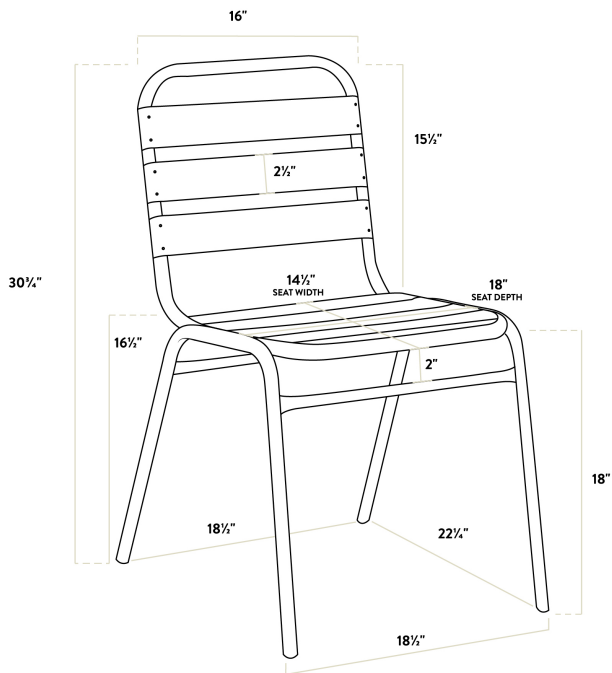

Lancaster Table & Seating 27 1/2" x 27 1/2" Chrome Square Outdoor Standard Height Table with 2 Silver Side Chairs

#427CSTL28S2S

Item #: 427CSTL28S2S Qty: _____

Project: _____

Approval: _____ Date: _____

Features

Certifications

 Seating Capacity: 2

Technical Data

Length	27 1/2 Inches
Width	27 1/2 Inches
Height	27 9/16 Inches
Chair Width	18 1/2 Inches
Chair Depth	22 1/4 Inches
Chair Height	30 3/4 Inches
Height Style	Standard Height
Seat Height	18 Inches
Arms	Without Arms
Assembled	Assembly Required

Technical Data

Back	With Back
Chair Weight Capacity	300 lb.
Color	Silver
Finish	Powder-Coated
Frame Material	Aluminum Steel
Included Chairs	2 Chairs
Installation Type	Freestanding
Padded Seat	Without Padded Seat
Seat Material	Aluminum
Seat Type	Slat
Shape	Square
Style	Side Chair
Table Seating Capacity	2 Chairs
Tabletop Material	Steel
Type	Table / Chair Sets
Usage	Outdoor

Plan View

Notes & Details

Allow your guests to enjoy the breezy summer weather with this Lancaster Table & Seating 27 1/2" x 27 1/2" chrome square outdoor standard height table with 2 silver side chairs. Designed specifically for outdoor patios and dining areas, this dining set is a perfect seating solution for restaurant and bar patios and other outdoor entertainment areas such as banquets and luaus. Your guests will love the opportunity to enjoy the temperate weather with the convenience and comfort of this table and chair set!