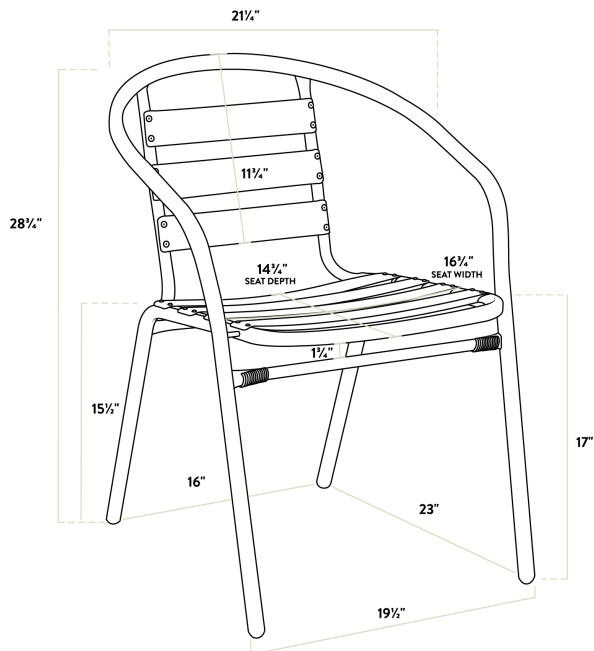

Lancaster Table & Seating 27 1/2" x 27 1/2" Chrome Square Outdoor Standard Height Table with 2 Silver Arm Chairs

#427CSTL28S2A

Item #: 427CSTL28S2A Qty: _____

Project: _____

Approval: _____ Date: _____

Features

Certifications

 Seating Capacity: 2

Technical Data

Length	27 1/2 Inches
Width	27 1/2 Inches
Height	27 9/16 Inches
Chair Width	21 1/4 Inches
Chair Depth	23 Inches
Chair Height	28 3/4 Inches
Height Style	Standard Height
Seat Height	17 Inches
Arms	With Arms
Assembled	Assembly Required

Technical Data

Back	With Back
Chair Weight Capacity	300 lb.
Color	Silver
Finish	Powder-Coated
Frame Material	Aluminum Steel
Included Chairs	2 Chairs
Installation Type	Freestanding
Padded Seat	Without Padded Seat
Seat Material	Aluminum
Seat Type	Slat
Shape	Square
Style	Arm Chair
Table Seating Capacity	2 Chairs
Tabletop Material	Steel
Type	Table / Chair Sets
Usage	Outdoor

Plan View

Notes & Details

Allow your guests to enjoy the breezy summer weather with this Lancaster Table & Seating 27 1/2" x 27 1/2" chrome square outdoor standard height table with 2 silver arm chairs. Designed specifically for outdoor patios and dining areas, this dining set is a perfect seating solution for restaurant and bar patios and other outdoor entertainment areas such as banquets and luaus. Your guests will love the opportunity to enjoy the temperate weather with the convenience and comfort of this table and chair set!