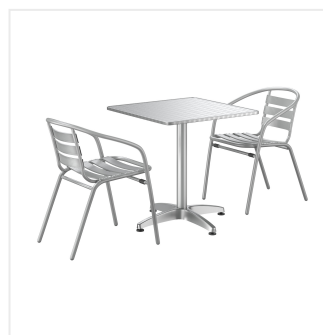

Lancaster Table & Seating 27 1/2" x 27 1/2" Chrome Square Outdoor Standard Height Table with 2 Silver Arm Chairs

#427CSTL28S2A

Item #: 427CSTL28S2A Qty: _____

Project: _____

Approval: _____ Date: _____

Features

- Simple seating solution for patios and outdoor dining areas
- Durable powder coated steel construction
- Textured surface with chrome finish matches outdoor decor
- Chairs can be stacked for easy, space-saving storage
- Corrosion- and rust-resistant to withstand moisture and weather

Plan View

Notes & Details

Allow your guests to enjoy the breezy summer weather with this Lancaster Table & Seating 27 1/2" x 27 1/2" chrome square outdoor standard height table with 2 silver arm chairs. Designed specifically for outdoor patios and dining areas, this dining set is a perfect seating solution for restaurant and bar patios and other outdoor entertainment areas such as banquets and luaus. Your guests will love the opportunity to enjoy the temperate weather with the convenience and comfort of this table and chair set!

The table is lightweight with a pedestal base so that you can easily move it around your outdoor setting for the best possible view. It has an aluminum base and steel top, both of which are powder coated to resist rust and corrosion caused by moisture and inclement weather. Its textured surface features a neutral chrome color that's sure to match any decor and complement the natural tones of the outdoors! The table ships unassembled to save you money on shipping costs. It is easy to assemble so you can quickly set it up in its proper space and let your guests enjoy.