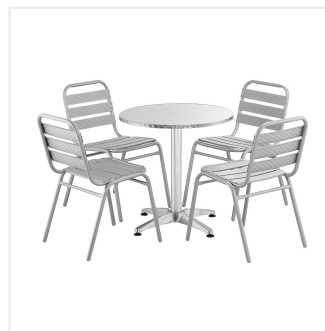

## Lancaster Table & Seating 27 1/2" Chrome Round Outdoor Standard Height Table with 4 Silver Side Chairs

#427CSTL28R4S

Item #: 427CSTL28R4S Qty: \_\_\_\_\_

Project: \_\_\_\_\_

Approval: \_\_\_\_\_ Date: \_\_\_\_\_

### Features

- Simple seating solution for patios and outdoor dining areas
- Durable powder coated steel construction
- Textured surface with chrome finish matches outdoor decor
- Chairs can be stacked for easy, space-saving storage
- Corrosion- and rust-resistant to withstand moisture and weather

## Notes & Details

---

Allow your guests to enjoy the breezy summer weather with this Lancaster Table & Seating 27 1/2" chrome round outdoor standard height table with 4 silver side chairs. Designed specifically for outdoor patios and dining areas, this dining set is a perfect seating solution for restaurant and bar patios and other outdoor entertainment areas such as banquets and luaus. Your guests will love the opportunity to enjoy the temperate weather with the convenience and comfort of this table and chair set!

The table is lightweight with a pedestal base so that you can easily move it around your outdoor setting for the best possible view. It has an aluminum base and steel top, both of which are powder coated to resist rust and corrosion caused by moisture and inclement weather. Its textured surface features a neutral chrome color that's sure to match any decor and complement the natural tones of the outdoors! The table ships unassembled to save you money on shipping costs. It is easy to assemble so you can quickly set it up in its proper space and let your guests enjoy.