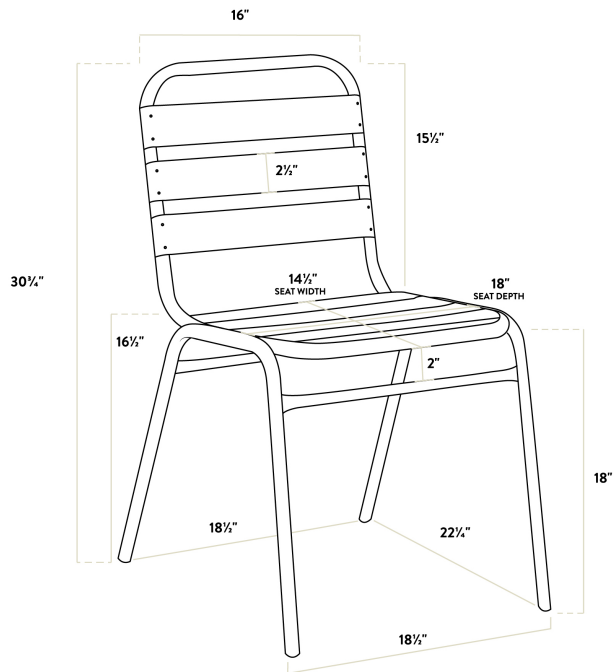

## Lancaster Table & Seating 27 1/2" Chrome Round Outdoor Standard Height Table with 4 Silver Side Chairs

#427CSTL28R4S

Item #: 427CSTL28R4S Qty: \_\_\_\_\_

Project: \_\_\_\_\_

Approval: \_\_\_\_\_ Date: \_\_\_\_\_

### Technical Data

Height	27 9/16 Inches
Diameter	27 1/2 Inches
Chair Width	18 1/2 Inches
Chair Depth	22 1/4 Inches
Chair Height	30 3/4 Inches
Height Style	Standard Height
Seat Height	18 Inches
Arms	Without Arms
Assembled	Assembly Required
Back	With Back

## Technical Data

Chair Weight Capacity	300 lb.
Color	Silver
Finish	Powder-Coated
Frame Material	Aluminum Steel
Included Chairs	4 Chairs
Installation Type	Freestanding
Padded Seat	Without Padded Seat
Seat Material	Aluminum
Seat Type	Slat
Shape	Round
Style	Side Chair
Table Seating Capacity	4 Chairs
Tabletop Material	Steel
Type	Table / Chair Sets
Usage	Outdoor

## Notes & Details

---

Allow your guests to enjoy the breezy summer weather with this Lancaster Table & Seating 27 1/2" chrome round outdoor standard height table with 4 silver side chairs. Designed specifically for outdoor patios and dining areas, this dining set is a perfect seating solution for restaurant and bar patios and other outdoor entertainment areas such as banquets and luaus. Your guests will love the opportunity to enjoy the temperate weather with the convenience and comfort of this table and chair set!