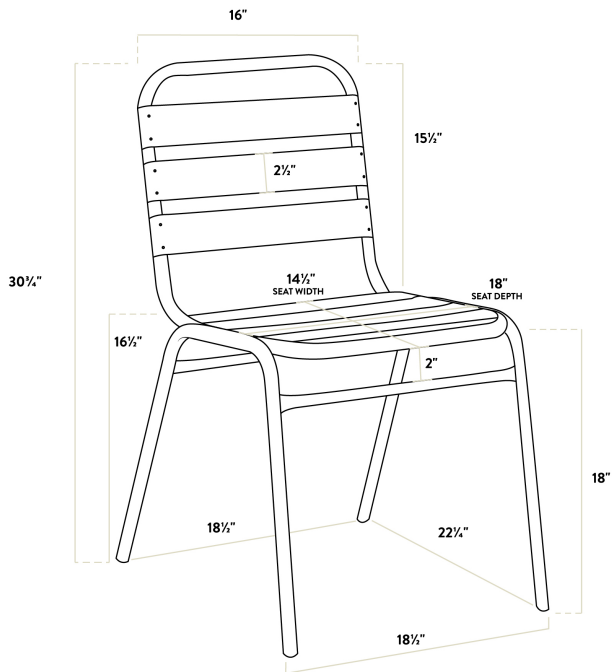

Technical Data

Chair Weight Capacity	300 lb.
Color	Silver
Finish	Powder-Coated
Frame Material	Aluminum Steel
Included Chairs	2 Chairs
Installation Type	Freestanding
Padded Seat	Without Padded Seat
Seat Material	Aluminum
Seat Type	Slat
Shape	Round
Style	Side Chair
Table Seating Capacity	2 Chairs
Tabletop Material	Steel
Type	Table / Chair Sets
Usage	Outdoor

Plan View