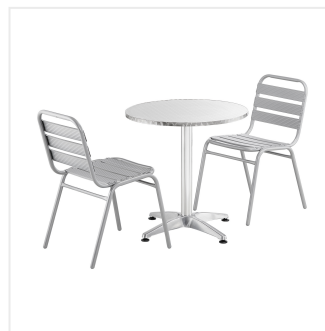

## Lancaster Table & Seating 27 1/2" Chrome Round Outdoor Standard Height Table with 2 Silver Side Chairs

#427CSTL28R2S

Item #: 427CSTL28R2S Qty: \_\_\_\_\_

Project: \_\_\_\_\_

Approval: \_\_\_\_\_ Date: \_\_\_\_\_

### Features

- Simple seating solution for patios and outdoor dining areas
- Durable powder coated steel construction
- Textured surface with chrome finish matches outdoor decor
- Chairs can be stacked for easy, space-saving storage
- Corrosion- and rust-resistant to withstand moisture and weather

## Notes & Details

---

Allow your guests to enjoy the breezy summer weather with this Lancaster Table & Seating 27 1/2" chrome round outdoor standard height table with 2 silver side chairs. Designed specifically for outdoor patios and dining areas, this dining set is a perfect seating solution for restaurant and bar patios and other outdoor entertainment areas such as banquets and luaus. Your guests will love the opportunity to enjoy the temperate weather with the convenience and comfort of this table and chair set!

The table is lightweight with a pedestal base so that you can easily move it around your outdoor setting for the best possible view. It has an aluminum base and steel top, both of which are powder coated to resist rust and corrosion caused by moisture and inclement weather. Its textured surface features a neutral chrome color that's sure to match any decor and complement the natural tones of the outdoors! The table ships unassembled to save you money on shipping costs. It is easy to assemble so you can quickly set it up in its proper space and let your guests enjoy.