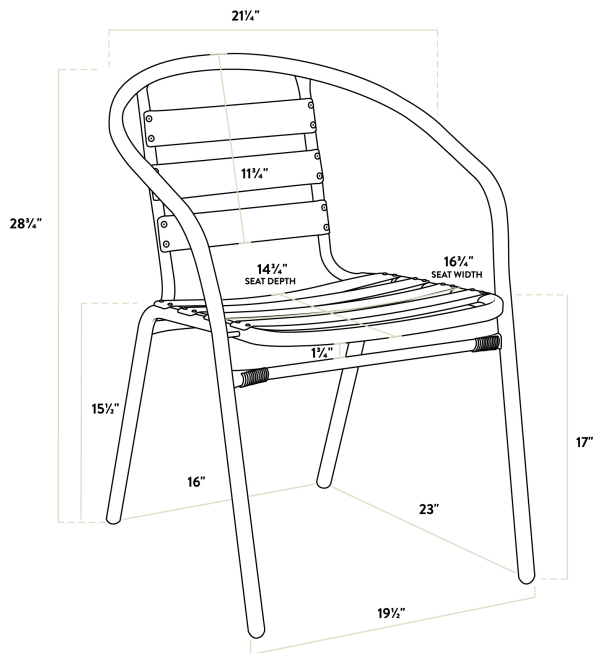

Lancaster Table & Seating 27 1/2" Chrome Round Outdoor Standard Height Table with 2 Silver Arm Chairs

#427CSTL28R2A

Item #: 427CSTL28R2A Qty: _____

Project: _____

Approval: _____ Date: _____

Features

- Simple seating solution for patios and outdoor dining areas
- Durable powder coated steel construction
- Textured surface with chrome finish matches outdoor decor
- Chairs can be stacked for easy, space-saving storage
- Corrosion- and rust-resistant to withstand moisture and weather

Certifications

Technical Data

Height	27 9/16 Inches
Diameter	27 1/2 Inches
Chair Width	21 1/4 Inches
Chair Depth	23 Inches
Chair Height	28 3/4 Inches
Height Style	Standard Height
Seat Height	17 Inches
Arms	With Arms
Assembled	Assembly Required
Back	With Back

Technical Data

Chair Weight Capacity	300 lb.
Color	Silver
Finish	Powder-Coated
Frame Material	Aluminum Steel
Included Chairs	2 Chairs
Installation Type	Freestanding
Padded Seat	Without Padded Seat
Seat Material	Aluminum
Seat Type	Slat
Shape	Round
Style	Arm Chair
Table Seating Capacity	2 Chairs
Tabletop Material	Steel
Type	Table / Chair Sets
Usage	Outdoor

Plan View

Notes & Details

Allow your guests to enjoy the breezy summer weather with this Lancaster Table & Seating 27 1/2" chrome round outdoor standard height table with 2 silver arm chairs. Designed specifically for outdoor patios and dining areas, this dining set is a perfect seating solution for restaurant and bar patios and other outdoor entertainment areas such as banquets and luaus. Your guests will love the opportunity to enjoy the temperate weather with the convenience and comfort of this table and chair set!