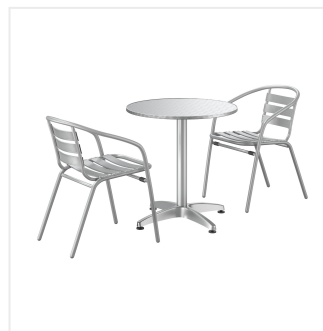

Lancaster Table & Seating 27 1/2" Chrome Round Outdoor Standard Height Table with 2 Silver Arm Chairs

#427CSTL28R2A

Item #: 427CSTL28R2A Qty: _____

Project: _____

Approval: _____ Date: _____

Features

- Simple seating solution for patios and outdoor dining areas
- Durable powder coated steel construction
- Textured surface with chrome finish matches outdoor decor
- Chairs can be stacked for easy, space-saving storage
- Corrosion- and rust-resistant to withstand moisture and weather

Technical Data

Chair Weight Capacity	300 lb.
Color	Silver
Finish	Powder-Coated
Frame Material	Aluminum Steel
Included Chairs	2 Chairs
Installation Type	Freestanding
Padded Seat	Without Padded Seat
Seat Material	Aluminum
Seat Type	Slat
Shape	Round
Style	Arm Chair
Table Seating Capacity	2 Chairs
Tabletop Material	Steel
Type	Table / Chair Sets
Usage	Outdoor

Plan View

Notes & Details

Allow your guests to enjoy the breezy summer weather with this Lancaster Table & Seating 27 1/2" chrome round outdoor standard height table with 2 silver arm chairs. Designed specifically for outdoor patios and dining areas, this dining set is a perfect seating solution for restaurant and bar patios and other outdoor entertainment areas such as banquets and luaus. Your guests will love the opportunity to enjoy the temperate weather with the convenience and comfort of this table and chair set!

The table is lightweight with a pedestal base so that you can easily move it around your outdoor setting for the best possible view. It has an aluminum base and steel top, both of which are powder coated to resist rust and corrosion caused by moisture and inclement weather. Its textured surface features a neutral chrome color that's sure to match any decor and complement the natural tones of the outdoors! The table ships unassembled to save you money on shipping costs. It is easy to assemble so you can quickly set it up in its proper space and let your guests enjoy.