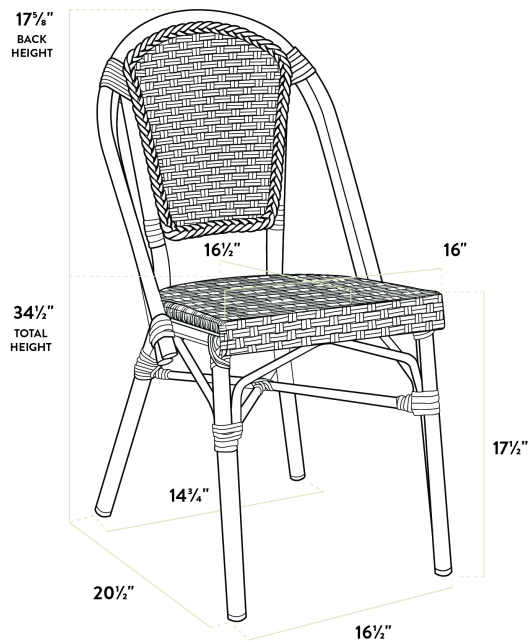

Lancaster Table & Seating Bistro Series Navy and White Chevron Weave Rattan Outdoor Side Chair

#427CSRTBSNVW

Item #: 427CSRTBSNVW Qty: _____

Project: _____

Approval: _____ Date: _____

Features

- Polyethylene rattan material adds style and durability
- Durable aluminum frame with unique, powder-coated bamboo finish
- UV-resistant seat and back help prevent fading
- Chevron weave pattern in classic navy and white
- Low-maintenance material is easy to clean

Certifications

Fully Assembled

Stackable

Technical Data

Width	16 1/2 Inches
Depth	20 1/2 Inches
Height	34 1/2 Inches
Seat Width	16 Inches
Seat Depth	16 1/2 Inches
Back Height	17 5/8 Inches
Height Style	Standard Height
Seat Height	17 1/2 Inches
Arms	Without Arms
Assembled	Fully Assembled

Technical Data

Back	With Back
Back Color	Blue White
Back Material	PE Rattan Plastic
Capacity	330 lb.
Features	Stackable UV Fade-Resistant
Finish	Powder-Coated
Frame Color	Beige Brown
Frame Material	Aluminum Metal
Padded Seat	Without Padded Seat
Seat Color	Blue White
Seat Material	PE Rattan Plastic
Seat Type	Woven
Style	Cafe and Side Chairs Side Chair
Type	Chairs
Usage	Indoor Outdoor

Plan View

Notes & Details

Allow your guests to dine outdoors in style and comfort with this Lancaster Table & Seating Bistro Series outdoor side chair! This chair makes an excellent addition to your restaurant, cafe, hotel, or bistro. Its unique, bamboo-like finish and trendy chevron pattern instantly add visual appeal to your establishment and will catch the eyes of both customers and passersby. To save time and hassle, this chair ships fully assembled.