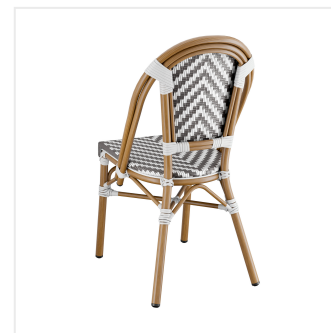

Lancaster Table & Seating Bistro Series Gray and White Chevron Weave Rattan Outdoor Side Chair

#427CSRTBSGRW

Item #: 427CSRTBSGRW Qty: _____

Project: _____

Approval: _____ Date: _____

Features

- Polyethylene rattan material adds style and durability
- Durable aluminum frame with unique, powder-coated bamboo finish
- UV-resistant seat and back help prevent fading
- Chevron weave pattern in modern gray and white
- Low-maintenance material is easy to clean

Technical Data

Back	With Back
Back Color	Gray White
Back Material	PE Rattan Plastic
Capacity	330 lb.
Features	Stackable UV Fade-Resistant
Finish	Powder-Coated
Frame Color	Beige Brown
Frame Material	Aluminum Metal
Padded Seat	Without Padded Seat
Seat Color	Gray White
Seat Material	PE Rattan Plastic
Seat Type	Woven
Style	Cafe and Side Chairs Side Chair
Type	Chairs
Usage	Indoor Outdoor

Plan View

Notes & Details

Allow your guests to dine outdoors in style and comfort with this Lancaster Table & Seating Bistro Series outdoor side chair! This chair makes an excellent addition to your restaurant, cafe, hotel, or bistro. Its unique, bamboo-like finish and trendy chevron pattern instantly add visual appeal to your establishment and will catch the eyes of both customers and passersby. To save time and hassle, this chair ships fully assembled.

This chair is made of powder-coated aluminum that is durable enough to resist weather and corrosion while still being light weight for easy maneuvering. Its smooth surface features the look of bamboo, and the modern gray and white, UV-resistant woven seat is sure to enhance your decor and help keep this outdoor chair looking new. Made of polyethylene rattan material, the seat and back feature premium-quality weaving for a stylish, handcrafted look. Plus, this low-maintenance material is easy to clean with a damp cloth and mild soap.