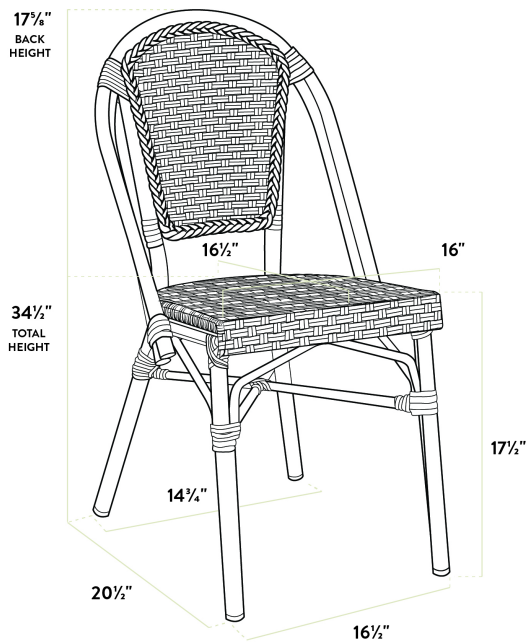

Lancaster Table & Seating Bistro Series Gray and White Chevron Weave Rattan Outdoor Side Chair

#427CSRTBSGRW

Item #: 427CSRTBSGRW Qty: _____

Project: _____

Approval: _____ Date: _____

Features

- Polyethylene rattan material adds style and durability
- Durable aluminum frame with unique, powder-coated bamboo finish
- UV-resistant seat and back help prevent fading
- Chevron weave pattern in modern gray and white
- Low-maintenance material is easy to clean

Certifications

Technical Data

Width	16 1/2 Inches
Depth	20 1/2 Inches
Height	34 1/2 Inches
Seat Width	16 Inches
Seat Depth	16 1/2 Inches
Back Height	17 5/8 Inches
Height Style	Standard Height
Seat Height	17 1/2 Inches
Arms	Without Arms
Assembled	Fully Assembled

Technical Data

Back	With Back
Back Color	Gray White
Back Material	PE Rattan Plastic
Capacity	330 lb.
Features	Stackable UV Fade-Resistant
Finish	Powder-Coated
Frame Color	Beige Brown
Frame Material	Aluminum Metal
Padded Seat	Without Padded Seat
Seat Color	Gray White
Seat Material	PE Rattan Plastic
Seat Type	Woven
Style	Cafe and Side Chairs Side Chair
Type	Chairs
Usage	Indoor Outdoor

Plan View

Notes & Details

Allow your guests to dine outdoors in style and comfort with this Lancaster Table & Seating Bistro Series outdoor side chair! This chair makes an excellent addition to your restaurant, cafe, hotel, or bistro. Its unique, bamboo-like finish and trendy chevron pattern instantly add visual appeal to your establishment and will catch the eyes of both customers and passersby. To save time and hassle, this chair ships fully assembled.