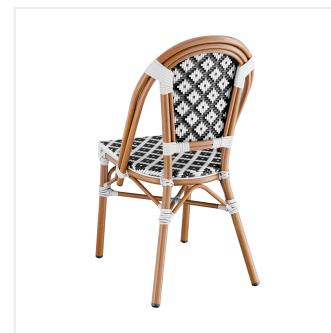

Lancaster Table & Seating Bistro Series Black and White Birdseye Weave Rattan Outdoor Side Chair

#427CSRTBSBWB

Item #: 427CSRTBSBWB Qty: _____

Project: _____

Approval: _____ Date: _____

Features

- Polyethylene rattan material adds style and durability
- Durable aluminum frame with unique, powder-coated bamboo finish
- UV-resistant seat and back help prevent fading
- Birdseye weave pattern in classic black and white
- Low-maintenance material is easy to clean

Technical Data

Back	With Back
Back Color	Black White
Back Material	PE Rattan Plastic
Capacity	330 lb.
Features	Stackable UV Fade-Resistant
Finish	Bamboo Powder-Coated
Frame Color	Beige Brown
Frame Material	Aluminum Metal
Padded Seat	Without Padded Seat
Product Line	Lancaster Table & Seating Bistro Series
Seat Color	Black White
Seat Material	PE Rattan Plastic
Seat Type	Woven
Style	Cafe and Side Chairs Side Chair
Type	Chairs
Usage	Indoor Outdoor

Plan View

Notes & Details

Allow your guests to dine outdoors in style and comfort with this Lancaster Table & Seating Bistro Series outdoor side chair! This chair makes an excellent addition to your restaurant, cafe, hotel, or bistro. Its unique, bamboo-like finish and trendy birdseye pattern instantly add visual appeal to your establishment and will catch the eyes of both customers and passersby. To save time and hassle, this chair ships fully assembled.

This chair is made of powder-coated aluminum that is durable enough to resist weather and corrosion while still being light weight for easy maneuvering. Its smooth surface features the look of bamboo, and the classic black and white, UV-resistant woven seat is sure to enhance your decor and help keep this outdoor chair looking new. Made of polyethylene rattan material, the seat and back feature premium-quality weaving for a stylish, handcrafted look. Plus, this low-maintenance material is easy to clean with a damp cloth and mild soap.