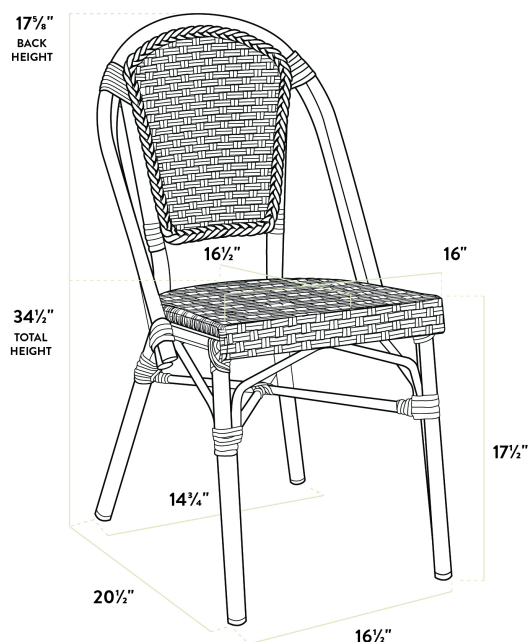

Lancaster Table & Seating Bistro Series Black and White Birdseye Weave Rattan Outdoor Side Chair

#427CSRTBSBWB

Item #: 427CSRTBSBWB Qty: _____

Project: _____

Approval: _____ Date: _____

Features

- Polyethylene rattan material adds style and durability
- Durable aluminum frame with unique, powder-coated bamboo finish
- UV-resistant seat and back help prevent fading
- Birdseye weave pattern in classic black and white
- Low-maintenance material is easy to clean

Certifications

Fully Assembled

Stackable

Technical Data

Width	16 1/2 Inches
Depth	20 1/2 Inches
Height	34 1/2 Inches
Seat Width	16 Inches
Seat Depth	16 1/2 Inches
Back Height	17 5/8 Inches
Height Style	Standard Height
Seat Height	17 1/2 Inches
Arms	Without Arms
Assembled	Fully Assembled

Technical Data

Back	With Back
Back Color	Black White
Back Material	PE Rattan Plastic
Capacity	330 lb.
Features	Stackable UV Fade-Resistant
Finish	Bamboo Powder-Coated
Frame Color	Beige Brown
Frame Material	Aluminum Metal
Padded Seat	Without Padded Seat
Product Line	Lancaster Table & Seating Bistro Series
Seat Color	Black White
Seat Material	PE Rattan Plastic
Seat Type	Woven
Style	Cafe and Side Chairs Side Chair
Type	Chairs
Usage	Indoor Outdoor

Plan View

Notes & Details

Allow your guests to dine outdoors in style and comfort with this Lancaster Table & Seating Bistro Series outdoor side chair! This chair makes an excellent addition to your restaurant, cafe, hotel, or bistro. Its unique, bamboo-like finish and trendy birdseye pattern instantly add visual appeal to your establishment and will catch the eyes of both customers and passersby. To save time and hassle, this chair ships fully assembled.