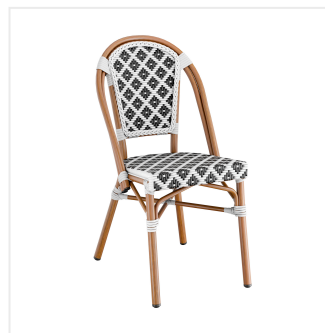

Lancaster Table & Seating Bistro Series Black and White Birdseye Weave Rattan Outdoor Side Chair

#427CSRTBSBWB

Item #: 427CSRTBSBWB Qty: _____

Project: _____

Approval: _____ Date: _____

Features

- Polyethylene rattan material adds style and durability
- Durable aluminum frame with unique, powder-coated bamboo finish
- UV-resistant seat and back help prevent fading
- Birdseye weave pattern in classic black and white
- Low-maintenance material is easy to clean

Technical Data

Back	With Back
Back Color	Black White
Back Material	PE Rattan Plastic
Capacity	330 lb.
Features	Stackable UV Fade-Resistant
Finish	Bamboo Powder-Coated
Frame Color	Beige Brown
Frame Material	Aluminum Metal
Padded Seat	Without Padded Seat
Product Line	Lancaster Table & Seating Bistro Series
Seat Color	Black White
Seat Material	PE Rattan Plastic
Seat Type	Woven
Style	Cafe and Side Chairs Side Chair
Type	Chairs
Usage	Indoor Outdoor

Plan View

Notes & Details

Allow your guests to dine outdoors in style and comfort with this Lancaster Table & Seating Bistro Series outdoor side chair! This chair makes an excellent addition to your restaurant, cafe, hotel, or bistro. Its unique, bamboo-like finish and trendy birdseye pattern instantly add visual appeal to your establishment and will catch the eyes of both customers and passersby. To save time and hassle, this chair ships fully assembled.

This chair is made of powder-coated aluminum that is durable enough to resist weather and corrosion while still being light weight for easy maneuvering. Its smooth surface features the look of bamboo, and the classic black and white, UV-resistant woven seat is sure to enhance your decor and help keep this outdoor chair looking new. Made of polyethylene rattan material, the seat and back feature premium-quality weaving for a stylish, handcrafted look. Plus, this low-maintenance material is easy to clean with a damp cloth and mild soap.