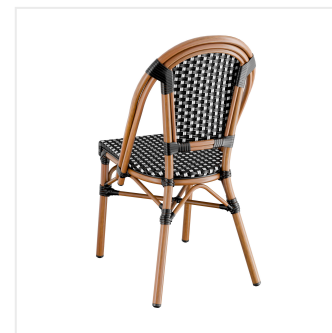

## Lancaster Table & Seating Bistro Series Black and White Checkered Weave Rattan Outdoor Side Chair

#427CSRTBSBKW

Item #: 427CSRTBSBKW Qty: \_\_\_\_\_

Project: \_\_\_\_\_

Approval: \_\_\_\_\_ Date: \_\_\_\_\_

### Features

- Polyethylene rattan material adds style and durability
- Durable aluminum frame with unique, powder-coated bamboo finish
- UV-resistant seat and back help prevent fading
- Checkered weave pattern in classic black and white
- Low-maintenance material is easy to clean

## Technical Data

Back	With Back
Back Color	Black White
Back Material	PE Rattan Plastic
Capacity	330 lb.
Features	Stackable UV Fade-Resistant
Finish	Powder-Coated
Frame Color	Beige Brown
Frame Material	Aluminum Metal
Padded Seat	Without Padded Seat
Seat Color	Black White
Seat Material	PE Rattan Plastic
Seat Type	Woven
Style	Cafe and Side Chairs Side Chair
Type	Chairs
Usage	Indoor Outdoor

## Notes & Details

---

Allow your guests to dine outdoors in style and comfort with this Lancaster Table & Seating Bistro Series outdoor side chair! This chair makes an excellent addition to your restaurant, cafe, hotel, or bistro. Its unique, bamboo-like finish and trendy checkered pattern instantly add visual appeal to your establishment and will catch the eyes of both customers and passersby. To save time and hassle, this chair ships fully assembled.