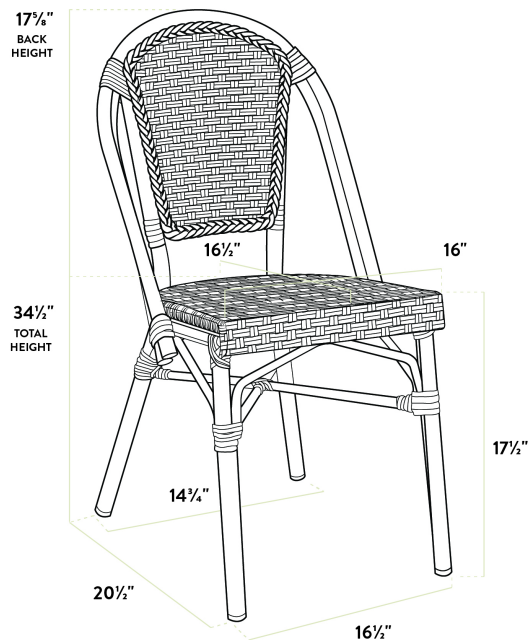

Technical Data

Back	With Back
Back Color	Black White
Back Material	PE Rattan Plastic
Capacity	330 lb.
Features	Stackable UV Fade-Resistant
Finish	Powder-Coated
Frame Color	Beige Brown
Frame Material	Aluminum Metal
Padded Seat	Without Padded Seat
Seat Color	Black White
Seat Material	PE Rattan Plastic
Seat Type	Woven
Style	Cafe and Side Chairs Side Chair
Type	Chairs
Usage	Indoor Outdoor

Plan View