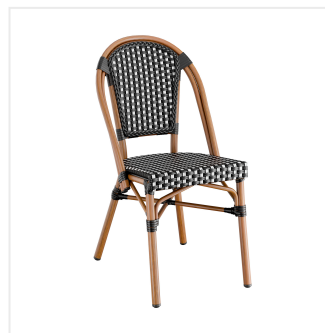

## Lancaster Table & Seating Bistro Series Black and White Checkered Weave Rattan Outdoor Side Chair

#427CSRTBSBKW

Item #: 427CSRTBSBKW Qty: \_\_\_\_\_

Project: \_\_\_\_\_

Approval: \_\_\_\_\_ Date: \_\_\_\_\_

### Features

- Polyethylene rattan material adds style and durability
- Durable aluminum frame with unique, powder-coated bamboo finish
- UV-resistant seat and back help prevent fading
- Checkered weave pattern in classic black and white
- Low-maintenance material is easy to clean

## Technical Data

Back	With Back
Back Color	Black White
Back Material	PE Rattan Plastic
Capacity	330 lb.
Features	Stackable UV Fade-Resistant
Finish	Powder-Coated
Frame Color	Beige Brown
Frame Material	Aluminum Metal
Padded Seat	Without Padded Seat
Seat Color	Black White
Seat Material	PE Rattan Plastic
Seat Type	Woven
Style	Cafe and Side Chairs Side Chair
Type	Chairs
Usage	Indoor Outdoor

## Notes & Details

---

Allow your guests to dine outdoors in style and comfort with this Lancaster Table & Seating Bistro Series outdoor side chair! This chair makes an excellent addition to your restaurant, cafe, hotel, or bistro. Its unique, bamboo-like finish and trendy checkered pattern instantly add visual appeal to your establishment and will catch the eyes of both customers and passersby. To save time and hassle, this chair ships fully assembled.