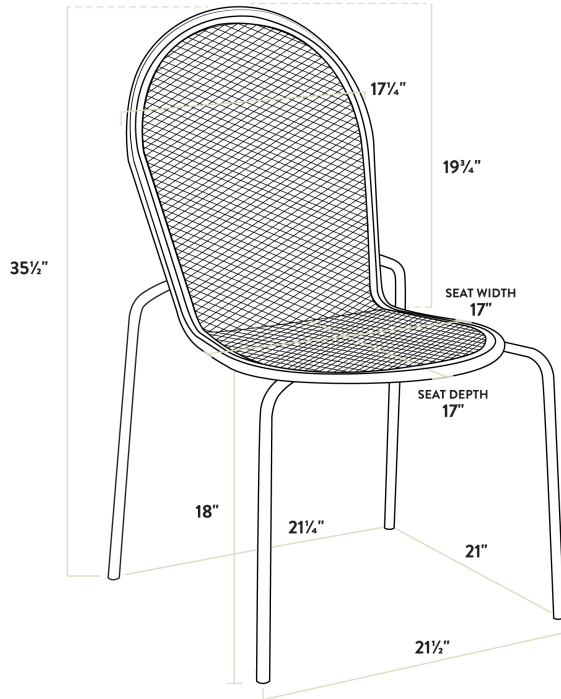

Technical Data

Finish	Powder-Coated
Frame Color	Black
Frame Material	Steel
Padded Seat	Without Padded Seat
Seat Color	Black
Seat Material	Steel
Seat Type	Mesh
Style	Side Chair
Type	Chairs
Usage	Outdoor

Plan View

Notes & Details

Designed with durability and comfort in mind, this Lancaster Table & Seating Harbor black outdoor side chair is the perfect addition to your deck or patio dining area. This black chair features a sturdy, powder coated, galvanized steel construction that's built for long-lasting use. The powder coated frame offers rust resistance that will hold up in the elements, making it ideal for outdoor use. While the mesh seat and gently curved shape provide superior comfort, the full, rounded back provides stability. Plus, the mesh material ensures that water won't pool on the seat, helping it to dry faster after washing, accidental spills, or bad weather. Pair this chair with a black Lancaster & Seating steel table (sold separately) for a complete dining set, or place it with a side table for a convenient seating option near your fire pit or outdoor bar.

This chair's simplistic style and modern shape add a distinct visual appeal to any patio space, craft brew house, urban restaurant, upscale pub, or bistro dining area. Plus, the lightweight design allows you to easily move the chair wherever it's needed most! Its plastic glides protect floors from scuff marks and slide smoothly, helping to keep loud, unwanted noise to a minimum. With its stackable design, you can stack up to 6 chairs for easy, space-saving storage. To keep this chair looking clean, simply wipe it down with a damp cloth and your preferred mild soap. Boasting an ample 300 lb. weight capacity, this strong, stylish chair provides guests with a way to comfortably enjoy your signature drinks, appetizers, entrees, and desserts! To save you time and hassle, this chair ships fully assembled!