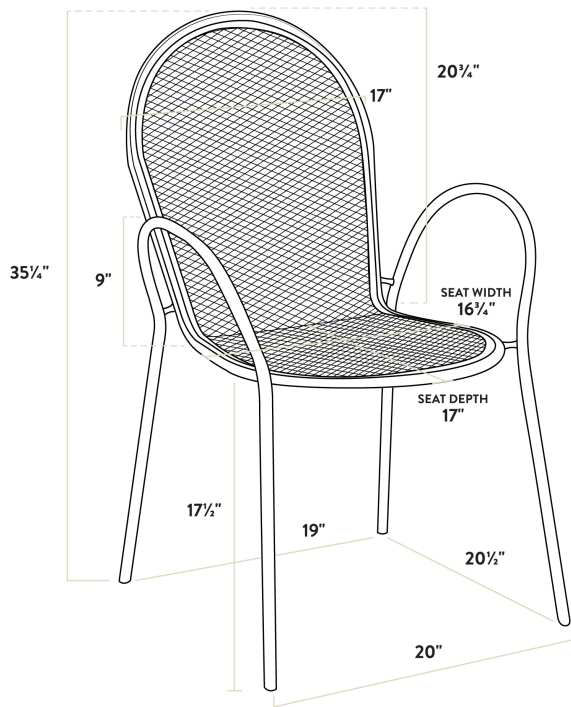

Technical Data

Finish	Powder-Coated
Frame Color	Gray
Frame Material	Steel
Padded Seat	Without Padded Seat
Seat Color	Gray
Seat Material	Steel
Seat Type	Mesh
Style	Arm Chair
Type	Chairs
Usage	Outdoor

Plan View

Notes & Details

Designed with durability and comfort in mind, this Lancaster Table & Seating Harbor gray outdoor arm chair is the perfect addition to your deck or patio dining area. This gray chair features a sturdy, galvanized steel construction that's built for long-lasting use. The powder coated frame offers rust resistance that will hold up in the elements, making it ideal for outdoor use. While the mesh seat and full back provide superior comfort, the integrated, ergonomic armrests provide stability and make it easy for guests to sit down and stand up. Plus, the mesh material ensures that water won't pool on the seat, helping it to dry faster after washing, accidental spills, or bad weather. Pair this chair with a gray Lancaster & Seating steel table (sold separately) for a complete dining set, or place it with a side table for a convenient seating option near your fire pit or outdoor bar.

This arm chair's simplistic style and rounded shape add a distinct visual appeal to any patio space, craft brew house, urban restaurant, upscale pub, or bistro dining area. Plus, the lightweight design allows you to easily move the chair wherever it's needed most! Its plastic glides protect floors from scuff marks and slide smoothly, helping to keep loud, unwanted noise to a minimum. With its stackable design, you can stack up to 6 chairs for easy, space-saving storage. To keep this chair looking clean, simply wipe it down with a damp cloth and your preferred mild soap. Boasting an ample 300 lb. weight capacity, this strong, stylish chair provides guests with a way to comfortably enjoy your signature drinks, appetizers, entrees, and desserts! To save you time and hassle, this chair ships fully assembled!