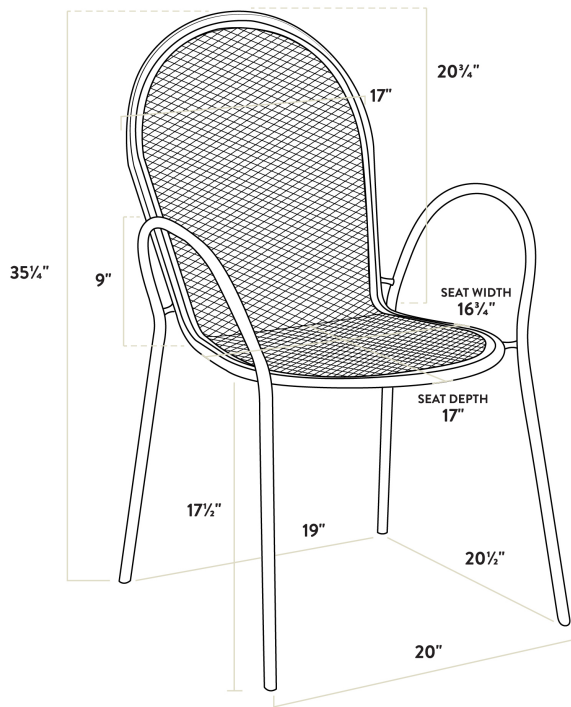

Lancaster Table & Seating Harbor Black Outdoor Arm Chair

#427CSMARMBLK

Item #: 427CSMARMBLK Qty: _____

Project: _____

Approval: _____ Date: _____

Features

- Integrated armrests and rounded back to support comfort
- Simple seating solution for patios and outdoor dining areas
- Durable, powder coated steel construction
- Stackable with other Lancaster Table & Seating Harbor chairs for easy, space-saving storage
- Ample 300 lb. weight capacity

Certifications

Stackable

Fully Assembled

Technical Data

Width	17 Inches
Depth	23 Inches
Height	34 Inches
Seat Height	17 1/2 Inches
Arms	With Arms
Assembled	Fully Assembled
Back	With Back
Back Color	Black
Capacity	300 lb.
Features	Stackable

Technical Data

Finish	Powder-Coated
Frame Color	Black
Frame Material	Steel
Padded Seat	Without Padded Seat
Seat Color	Black
Seat Material	Steel
Seat Type	Mesh
Style	Arm Chair
Type	Chairs
Usage	Outdoor

Plan View

Notes & Details

Designed with durability and comfort in mind, this Lancaster Table & Seating Harbor black outdoor arm chair is the perfect addition to your deck or patio dining area. This black chair features a sturdy, powder coated steel construction that's built for long-lasting use. The powder coated frame offers rust resistance that will hold up in the elements, making it ideal for outdoor use. While the mesh seat and full back provide superior comfort, the integrated, ergonomic armrests provide stability and make it easy for guests to sit down and stand up. Plus, the mesh material ensures that water won't pool on the seat, helping it to dry faster after washing, accidental spills, or bad weather. Pair this chair with a black Lancaster & Seating steel table (sold separately) for a complete dining set, or place it with a side table for a convenient seating option near your fire pit or outdoor bar.