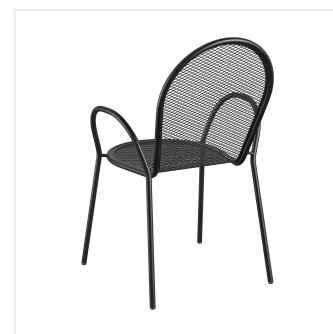

Lancaster Table & Seating Harbor Black Outdoor Arm Chair

#427CSMARMBLK

Item #: 427CSMARMBLK Qty: _____

Project: _____

Approval: _____ Date: _____

Features

- Integrated armrests and rounded back to support comfort
- Simple seating solution for patios and outdoor dining areas
- Durable, powder coated steel construction
- Stackable with other Lancaster Table & Seating Harbor chairs for easy, space-saving storage
- Ample 300 lb. weight capacity

Certifications

Stackable

Fully Assembled

Technical Data

Width	17 Inches
Depth	23 Inches
Height	34 Inches
Seat Height	17 1/2 Inches
Arms	With Arms
Assembled	Fully Assembled
Back	With Back
Back Color	Black
Capacity	300 lb.
Features	Stackable

Technical Data

Finish	Powder-Coated
Frame Color	Black
Frame Material	Steel
Padded Seat	Without Padded Seat
Seat Color	Black
Seat Material	Steel
Seat Type	Mesh
Style	Arm Chair
Type	Chairs
Usage	Outdoor

Plan View

Notes & Details

Designed with durability and comfort in mind, this Lancaster Table & Seating Harbor black outdoor arm chair is the perfect addition to your deck or patio dining area. This black chair features a sturdy, powder coated steel construction that's built for long-lasting use. The powder coated frame offers rust resistance that will hold up in the elements, making it ideal for outdoor use. While the mesh seat and full back provide superior comfort, the integrated, ergonomic armrests provide stability and make it easy for guests to sit down and stand up. Plus, the mesh material ensures that water won't pool on the seat, helping it to dry faster after washing, accidental spills, or bad weather. Pair this chair with a black Lancaster & Seating steel table (sold separately) for a complete dining set, or place it with a side table for a convenient seating option near your fire pit or outdoor bar.