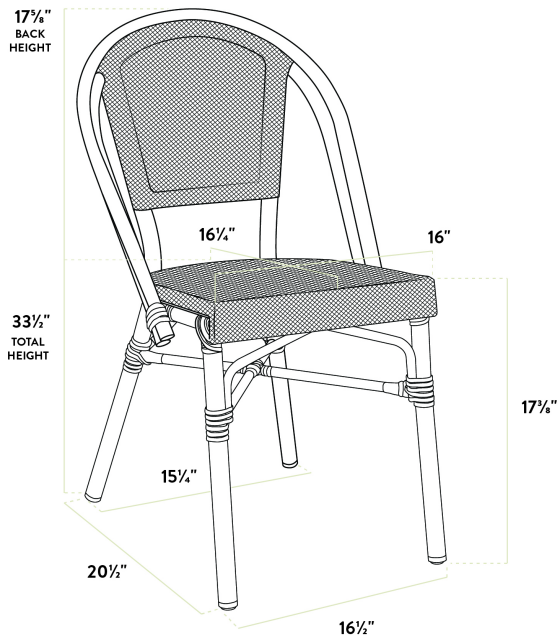

Lancaster Table & Seating Gray Teslin Outdoor Side Chair

#427CSFRBSGRY

Item #: 427CSFRBSGRY Qty: _____

Project: _____

Approval: _____ Date: _____

Features

- Perfect for outdoor patios and bar areas
- Unique, powder-coated bamboo frame finish
- Sturdy, light weight aluminum construction
- Modern gray, UV-resistant Teslin net woven fabric
- Ample 330 lb. weight capacity

Certifications

Technical Data

Width	16 1/2 Inches
Depth	20 1/2 Inches
Height	33 1/2 Inches
Seat Width	16 Inches
Seat Depth	16 1/4 Inches
Back Height	17 5/8 Inches
Height Style	Standard Height
Seat Height	17 3/8 Inches
Arms	Without Arms
Assembled	Fully Assembled

Technical Data

Back	With Back
Back Color	Gray
Back Material	Fabric Teslin Net
Capacity	330 lb.
Features	Stackable UV Fade-Resistant
Finish	Powder-Coated
Frame Color	Beige Brown
Frame Material	Aluminum Metal
Padded Seat	Without Padded Seat
Seat Color	Gray
Seat Material	Fabric Teslin Net
Seat Type	Woven
Style	Cafe and Side Chairs Side Chair
Type	Chairs
Usage	Indoor Outdoor

Plan View

Notes & Details

Allow your guests to dine outdoors in style and comfort with this Lancaster Table & Seating outdoor side chair! Designed for outdoor use, this chair makes an excellent addition to restaurant and bar patios, sidewalk seating, and even outdoor entertainment areas at banquets and luaus. Its unique, bamboo-like finish instantly adds visual appeal to your establishment and will catch the eyes of both customers and passersby. To save time and hassle, this chair ships fully assembled.