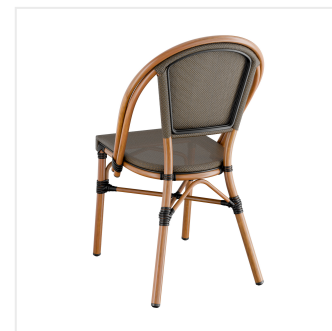

Lancaster Table & Seating French Bistro Brown Teslin Outdoor Side Chair

#427CSFRBSBRN

Item #: 427CSFRBSBRN Qty: _____

Project: _____

Approval: _____ Date: _____

Features

- Perfect for outdoor patios and bar areas
- Unique, powder-coated bamboo frame finish
- Sturdy, lightweight aluminum construction
- Modern brown, UV-resistant Teslin net woven fabric
- Ample 330 lb. weight capacity

Technical Data

Back	With Back
Back Color	Brown
Back Material	Fabric Teslin Net
Capacity	330 lb.
Features	Stackable UV Fade-Resistant
Finish	Powder-Coated
Frame Color	Brown
Frame Material	Aluminum Metal
Padded Seat	Without Padded Seat
Seat Color	Brown
Seat Material	Fabric Teslin Net
Seat Type	Woven
Style	Side Chair
Type	Chairs
Usage	Indoor Outdoor

Plan View

Notes & Details

Allow your guests to dine outdoors in style and comfort with this Lancaster Table & Seating French Bistro outdoor side chair! Designed for outdoor use, this French Bistro chair makes an excellent addition to restaurant and bar patios, sidewalk seating, and even outdoor entertainment areas at banquets and luaus. Its unique, bamboo-like finish instantly adds visual appeal to your establishment and will catch the eyes of both customers and passersby. To save time and hassle, this chair ships fully assembled.

This chair is made of a powder-coated aluminum that is durable enough to resist weather and corrosion while still being lightweight for easy maneuvering. Its smooth surface features the look of bamboo and a modern brown, UV-resistant Teslin net woven fabric that is sure to enhance your decor and help keep this outdoor chair looking new. Teslin is a synthetic material made from a blend of PVC and polyester fibers woven together to make a mesh-like fabric that is highly durable and affordable.