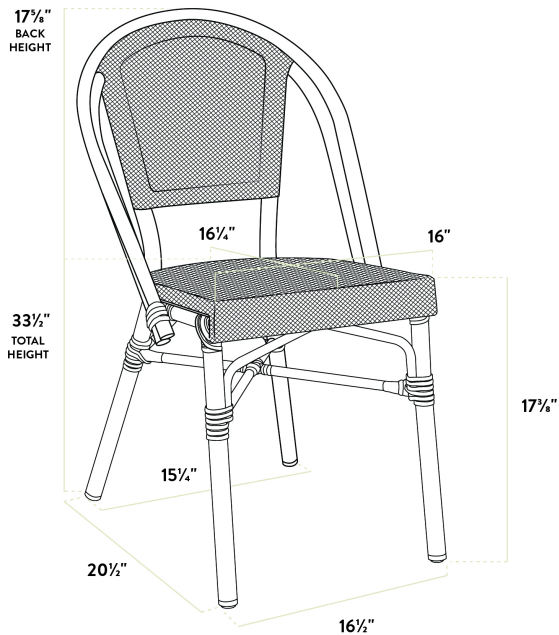

Lancaster Table & Seating French Bistro Brown Teslin Outdoor Side Chair

#427CSFRBSBRN

Item #: 427CSFRBSBRN Qty: _____

Project: _____

Approval: _____ Date: _____

Features

- Perfect for outdoor patios and bar areas
- Unique, powder-coated bamboo frame finish
- Sturdy, lightweight aluminum construction
- Modern brown, UV-resistant Teslin net woven fabric
- Ample 330 lb. weight capacity

Certifications

Technical Data

Width	16 1/2 Inches
Depth	20 1/2 Inches
Height	33 1/2 Inches
Seat Width	16 Inches
Seat Depth	16 1/4 Inches
Back Height	17 5/8 Inches
Height Style	Standard Height
Seat Height	17 3/8 Inches
Arms	Without Arms
Assembled	Fully Assembled

Technical Data

Back	With Back
Back Color	Brown
Back Material	Fabric Teslin Net
Capacity	330 lb.
Features	Stackable UV Fade-Resistant
Finish	Powder-Coated
Frame Color	Brown
Frame Material	Aluminum Metal
Padded Seat	Without Padded Seat
Seat Color	Brown
Seat Material	Fabric Teslin Net
Seat Type	Woven
Style	Side Chair
Type	Chairs
Usage	Indoor Outdoor

Plan View

Notes & Details

Allow your guests to dine outdoors in style and comfort with this Lancaster Table & Seating French Bistro outdoor side chair! Designed for outdoor use, this French Bistro chair makes an excellent addition to restaurant and bar patios, sidewalk seating, and even outdoor entertainment areas at banquets and luaus. Its unique, bamboo-like finish instantly adds visual appeal to your establishment and will catch the eyes of both customers and passersby. To save time and hassle, this chair ships fully assembled.