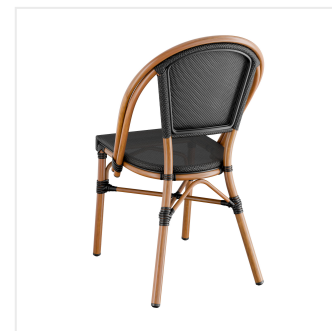

Lancaster Table & Seating French Bistro Black Teslin Outdoor Side Chair

#427CSFRBSBLK

Item #: 427CSFRBSBLK Qty: _____

Project: _____

Approval: _____ Date: _____

Features

- Perfect for outdoor patios and bar areas
- Unique, powder-coated bamboo frame finish
- Sturdy, lightweight aluminum construction
- Modern black, UV-resistant Teslin net woven fabric
- Ample 330 lb. weight capacity

Technical Data

Back	With Back
Back Color	Black
Capacity	330 lb.
Features	Stackable UV Fade-Resistant
Finish	Powder-Coated
Frame Color	Brown
Frame Material	Aluminum Metal
Padded Seat	Without Padded Seat
Seat Color	Black
Seat Material	Fabric Teslin Net
Seat Type	Woven
Style	Side Chair
Type	Chairs
Usage	Indoor Outdoor

Plan View

Notes & Details

Allow your guests to dine outdoors in style and comfort with this Lancaster Table & Seating French Bistro outdoor side chair! Designed for outdoor use, this French Bistro chair makes an excellent addition to restaurant and bar patios, sidewalk seating, and even outdoor entertainment areas at banquets and luaus. Its unique, bamboo-like finish instantly adds visual appeal to your establishment and will catch the eyes of both customers and passersby. To save time and hassle, this chair ships fully assembled.

This chair is made of a powder-coated aluminum that is durable enough to resist weather and corrosion while still being lightweight for easy maneuvering. Its smooth surface features the look of bamboo and a modern black, UV-resistant Teslin net woven fabric that is sure to enhance your decor and help keep this outdoor chair looking new. Teslin is a synthetic material made from a blend of PVC and polyester fibers woven together to make a mesh-like fabric that is highly durable and affordable.