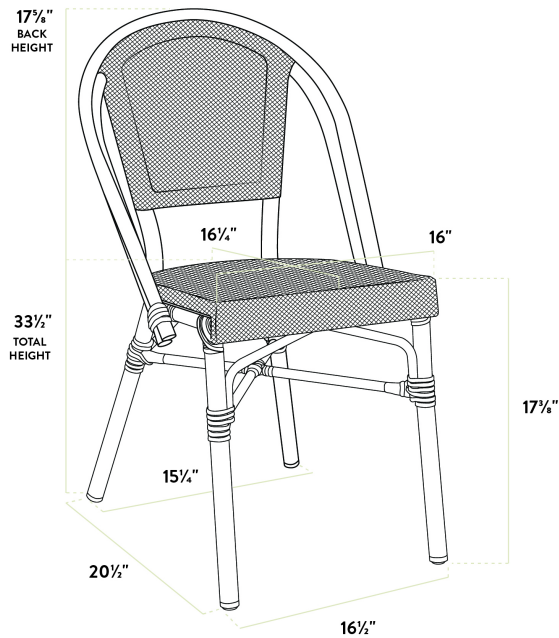

Lancaster Table & Seating Bistro Black Teslin Outdoor Side Chair

#427CSFRBSBLK

Item #: 427CSFRBSBLK Qty: _____

Project: _____

Approval: _____ Date: _____

Features

- Perfect for outdoor patios and bar areas
- Unique, powder-coated bamboo frame finish
- Sturdy, lightweight aluminum construction
- Modern black, UV-resistant Teslin net woven fabric
- Ample 330 lb. weight capacity

Certifications

Technical Data

Width	16 1/2 Inches
Depth	20 1/2 Inches
Height	33 1/2 Inches
Seat Width	16 Inches
Seat Depth	16 1/4 Inches
Back Height	17 5/8 Inches
Height Style	Standard Height
Seat Height	17 3/8 Inches
Arms	Without Arms
Assembly Options	Fully Assembled

Technical Data

Back	With Back
Back Color	Black
Back Material	Fabric Teslin Net
Capacity	330 lb.
Features	Stackable UV Fade-Resistant
Finish	Bamboo Powder-Coated
Frame Color	Brown
Frame Material	Aluminum Metal
Padded Seat	Without Padded Seat
Product Line	Lancaster Table & Seating Bistro
Seat Color	Black
Seat Material	Fabric Teslin Net
Seat Type	Woven
Style	Cafe and Side Chair
Type	Chairs
Usage	Indoor Outdoor

Plan View

Notes & Details

Allow your guests to dine outdoors in style and comfort with this Lancaster Table & Seating Bistro outdoor side chair! Designed for outdoor use, this chair makes an excellent addition to restaurant and bar patios, sidewalk seating, and even outdoor entertainment areas at banquets and luaus. Its unique, bamboo-like finish instantly adds visual appeal to your establishment and will catch the eyes of both customers and passersby. To save time and hassle, this chair ships fully assembled.