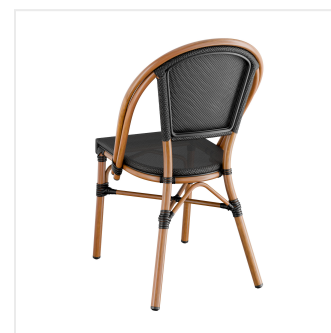

Lancaster Table & Seating Bistro Black Teslin Outdoor Side Chair

#427CSFRBSBLK

Item #: 427CSFRBSBLK Qty: _____

Project: _____

Approval: _____ Date: _____

Features

- Perfect for outdoor patios and bar areas
- Unique, powder-coated bamboo frame finish
- Sturdy, lightweight aluminum construction
- Modern black, UV-resistant Teslin net woven fabric
- Ample 330 lb. weight capacity

Technical Data

Back	With Back
Back Color	Black
Back Material	Fabric Teslin Net
Capacity	330 lb.
Features	Stackable UV Fade-Resistant
Finish	Bamboo Powder-Coated
Frame Color	Brown
Frame Material	Aluminum Metal
Padded Seat	Without Padded Seat
Product Line	Lancaster Table & Seating Bistro
Seat Color	Black
Seat Material	Fabric Teslin Net
Seat Type	Woven
Style	Cafe and Side Chair
Type	Chairs
Usage	Indoor Outdoor

Plan View

Notes & Details

Allow your guests to dine outdoors in style and comfort with this Lancaster Table & Seating Bistro outdoor side chair! Designed for outdoor use, this chair makes an excellent addition to restaurant and bar patios, sidewalk seating, and even outdoor entertainment areas at banquets and luaus. Its unique, bamboo-like finish instantly adds visual appeal to your establishment and will catch the eyes of both customers and passersby. To save time and hassle, this chair ships fully assembled.

This chair is made of a powder-coated aluminum that is durable enough to resist weather and corrosion while still being lightweight for easy maneuvering. Its smooth surface features the look of bamboo and a modern black, UV-resistant Teslin net woven fabric that is sure to enhance your decor and help keep this outdoor chair looking new. Teslin is a synthetic material made from a blend of PVC and polyester fibers woven together to make a mesh-like fabric that is highly durable and affordable.