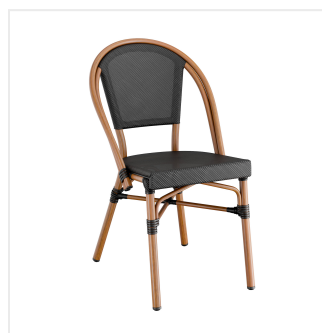

Lancaster Table & Seating Bistro Black Teslin Outdoor Side Chair

#427CSFRBSBLK

Item #: 427CSFRBSBLK Qty: _____

Project: _____

Approval: _____ Date: _____

Features

- Perfect for outdoor patios and bar areas
- Unique, powder-coated bamboo frame finish
- Sturdy, lightweight aluminum construction
- Modern black, UV-resistant Teslin net woven fabric
- Ample 330 lb. weight capacity

Technical Data

Back	With Back
Back Color	Black
Back Material	Fabric Teslin Net
Capacity	330 lb.
Features	Stackable UV Fade-Resistant
Finish	Bamboo Powder-Coated
Frame Color	Brown
Frame Material	Aluminum Metal
Padded Seat	Without Padded Seat
Product Line	Lancaster Table & Seating Bistro
Seat Color	Black
Seat Material	Fabric Teslin Net
Seat Type	Woven
Style	Cafe and Side Chair
Type	Chairs
Usage	Indoor Outdoor

Plan View

Notes & Details

Allow your guests to dine outdoors in style and comfort with this Lancaster Table & Seating Bistro outdoor side chair! Designed for outdoor use, this chair makes an excellent addition to restaurant and bar patios, sidewalk seating, and even outdoor entertainment areas at banquets and luaus. Its unique, bamboo-like finish instantly adds visual appeal to your establishment and will catch the eyes of both customers and passersby. To save time and hassle, this chair ships fully assembled.

This chair is made of a powder-coated aluminum that is durable enough to resist weather and corrosion while still being lightweight for easy maneuvering. Its smooth surface features the look of bamboo and a modern black, UV-resistant Teslin net woven fabric that is sure to enhance your decor and help keep this outdoor chair looking new. Teslin is a synthetic material made from a blend of PVC and polyester fibers woven together to make a mesh-like fabric that is highly durable and affordable.