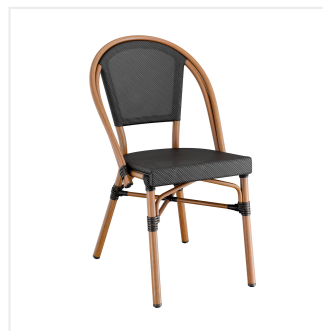

Lancaster Table & Seating French Bistro Black Teslin Outdoor Side Chair

#427CSFRBSBLK

Item #: 427CSFRBSBLK Qty: _____

Project: _____

Approval: _____ Date: _____

Features

- Perfect for outdoor patios and bar areas
- Unique, powder-coated bamboo frame finish
- Sturdy, lightweight aluminum construction
- Modern black, UV-resistant Teslin net woven fabric
- Ample 330 lb. weight capacity

Technical Data

Back	With Back
Back Color	Black
Capacity	330 lb.
Features	Stackable UV Fade-Resistant
Finish	Powder-Coated
Frame Color	Brown
Frame Material	Aluminum Metal
Padded Seat	Without Padded Seat
Seat Color	Black
Seat Material	Fabric Teslin Net
Seat Type	Woven
Style	Side Chair
Type	Chairs
Usage	Indoor Outdoor

Plan View

Notes & Details

Allow your guests to dine outdoors in style and comfort with this Lancaster Table & Seating French Bistro outdoor side chair! Designed for outdoor use, this French Bistro chair makes an excellent addition to restaurant and bar patios, sidewalk seating, and even outdoor entertainment areas at banquets and luaus. Its unique, bamboo-like finish instantly adds visual appeal to your establishment and will catch the eyes of both customers and passersby. To save time and hassle, this chair ships fully assembled.

This chair is made of a powder-coated aluminum that is durable enough to resist weather and corrosion while still being lightweight for easy maneuvering. Its smooth surface features the look of bamboo and a modern black, UV-resistant Teslin net woven fabric that is sure to enhance your decor and help keep this outdoor chair looking new. Teslin is a synthetic material made from a blend of PVC and polyester fibers woven together to make a mesh-like fabric that is highly durable and affordable.