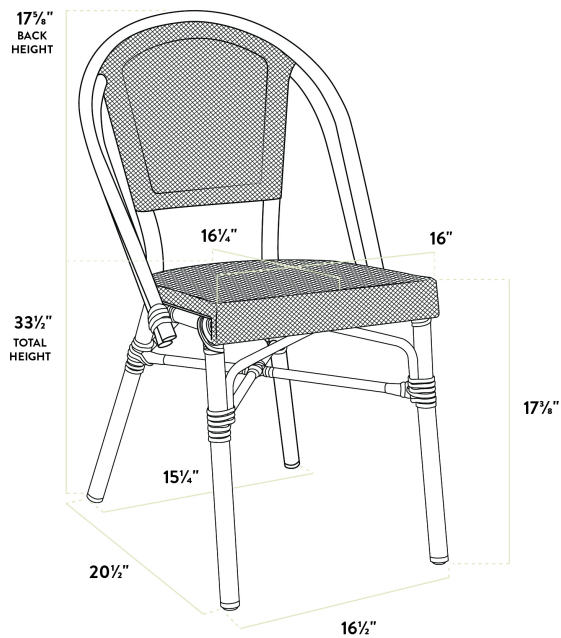

Lancaster Table & Seating French Bistro Black Teslin Outdoor Side Chair

#427CSFRBSBLK

Item #: 427CSFRBSBLK Qty: _____

Project: _____

Approval: _____ Date: _____

Features

- Perfect for outdoor patios and bar areas
- Unique, powder-coated bamboo frame finish
- Sturdy, lightweight aluminum construction
- Modern black, UV-resistant Teslin net woven fabric
- Ample 330 lb. weight capacity

Certifications

Technical Data

Width	16 1/2 Inches
Depth	20 1/2 Inches
Height	33 1/2 Inches
Seat Width	16 Inches
Seat Depth	16 1/4 Inches
Back Height	17 5/8 Inches
Height Style	Standard Height
Seat Height	17 3/8 Inches
Arms	Without Arms
Assembled	Fully Assembled

Technical Data

Back	With Back
Back Color	Black
Capacity	330 lb.
Features	Stackable UV Fade-Resistant
Finish	Powder-Coated
Frame Color	Brown
Frame Material	Aluminum Metal
Padded Seat	Without Padded Seat
Seat Color	Black
Seat Material	Fabric Teslin Net
Seat Type	Woven
Style	Side Chair
Type	Chairs
Usage	Indoor Outdoor

Plan View

Notes & Details

Allow your guests to dine outdoors in style and comfort with this Lancaster Table & Seating French Bistro outdoor side chair! Designed for outdoor use, this French Bistro chair makes an excellent addition to restaurant and bar patios, sidewalk seating, and even outdoor entertainment areas at banquets and luaus. Its unique, bamboo-like finish instantly adds visual appeal to your establishment and will catch the eyes of both customers and passersby. To save time and hassle, this chair ships fully assembled.