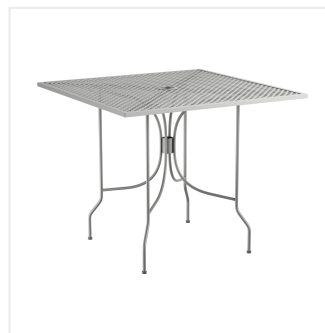

Lancaster Table & Seating Harbor Gray 36" Square Outdoor Standard Height Table with Ornate Legs

#427COSM3636G

Item #: 427COSM3636G Qty: _____

Project: _____

Approval: _____ Date: _____

Features

- Simple seating solution for patios and outdoor dining areas
- Durable, powder coated steel construction
- Mesh tabletop allows for easy cleaning
- Leg design adds an ornate touch to your dining area
- Incorporated umbrella hole makes it easy to shade your customers from the sun

Notes & Details

Add functionality and pizzazz to your patio or other outdoor seating area with this Lancaster Table & Seating Harbor gray 36" square outdoor standard height table with ornate legs. This table is constructed of durable stainless steel with a gray powder-coated finish that makes it resistant to inclement weather conditions, so you can keep it outdoors year-round without worry. The mesh tabletop design allows liquid to slip through so that it doesn't make a mess, giving it useful protection against spills and rain.

The stylish leg design of this table allows it to stand proudly in your establishment while adding an ornate touch to your outdoor dining area. Plus, the lightweight design allows you to easily move the table wherever it's needed most! The tabletop features a 2" umbrella hole, so you can attach an umbrella (sold separately) to enhance your venue's style and keep your guests comfortable on sunny days. Designed specifically for outdoor use, this table makes an excellent addition to restaurants, bar patios, and other outdoor entertainment areas such as banquets and luaus. To save you money on shipping costs, this table ships unassembled!