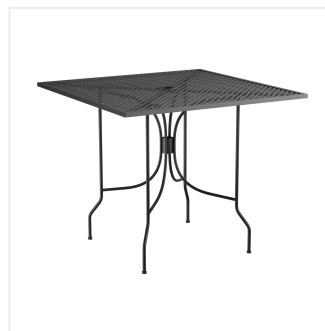

Lancaster Table & Seating Harbor Black 36" Square Outdoor Standard Height Table with Ornate Legs

#427COSM3636B

Item #: 427COSM3636B Qty: _____

Project: _____

Approval: _____ Date: _____

Features

- Simple seating solution for patios and outdoor dining areas
- Durable, powder coated steel construction
- Mesh tabletop allows for easy cleaning
- Leg design adds an ornate touch to your dining area
- Incorporated umbrella hole makes it easy to shade your customers from the sun

Technical Data

Installation Type	Freestanding
Shape	Square
Table Seating Capacity	2 - 4 Chairs
Tabletop Material	Mesh Steel
Type	Tables
Usage	Outdoor

Notes & Details

Add functionality and pizzazz to your patio or other outdoor seating area with this Lancaster Table & Seating Harbor black 36" square outdoor standard height table with ornate legs. This table is constructed of durable stainless steel with a black powder-coated finish that makes it resistant to inclement weather conditions, so you can keep it outdoors year-round without worry. The mesh tabletop design allows liquid to slip through so that it doesn't make a mess, giving it useful protection against spills and rain.

The stylish leg design of this table allows it to stand proudly in your establishment while adding an ornate touch to your outdoor dining area. Plus, the lightweight design allows you to easily move the table wherever it's needed most! The tabletop features a 2" umbrella hole, so you can attach an umbrella (sold separately) to enhance your venue's style and keep your guests comfortable on sunny days. Designed specifically for outdoor use, this table makes an excellent addition to restaurants, bar patios, and other outdoor entertainment areas such as banquets and luaus. To save you money on shipping costs, this table ships unassembled!