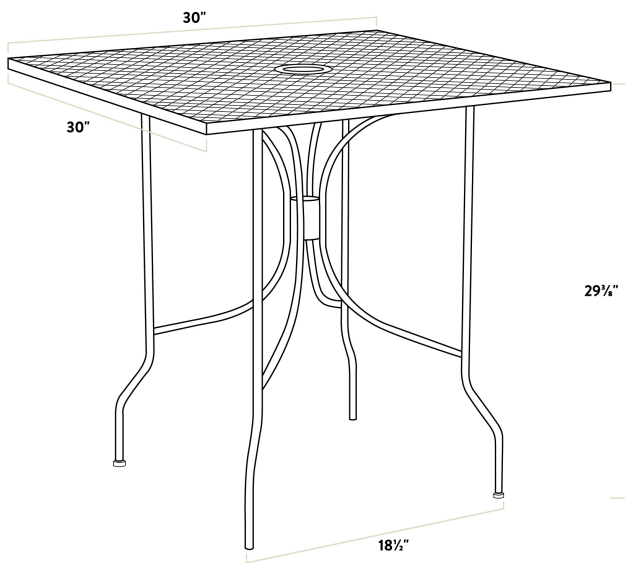

## Lancaster Table & Seating Harbor Gray 30" Square Outdoor Standard Height Table with Ornae Legs

#427COSM3030G

Item #: 427COSM3030G Qty: \_\_\_\_\_

Project: \_\_\_\_\_

Approval: \_\_\_\_\_ Date: \_\_\_\_\_

### Technical Data

Length	30 Inches
Width	30 Inches
Height	30 Inches
Height Style	Standard Height
Umbrella Hole Diameter	2 Inches
Assembled	Assembly Required
Color	Gray
Features	Umbrella Hole
Finish	Powder-Coated
Frame Material	Steel

## Technical Data

Installation Type	Freestanding
Shape	Square
Table Seating Capacity	2 - 4 Chairs
Tabletop Material	Mesh Steel
Type	Tables
Usage	Outdoor

## Notes & Details

Add functionality and pizzazz to your patio or other outdoor seating area with this Lancaster Table & Seating Harbor gray 30" square outdoor standard height table with ornate legs. This table is constructed of durable stainless steel with a gray powder-coated finish that makes it resistant to inclement weather conditions, so you can keep it outdoors year-round without worry. The mesh tabletop design allows liquid to slip through so that it doesn't make a mess, giving it useful protection against spills and rain.