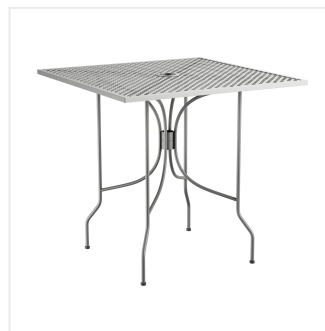

## Lancaster Table & Seating Harbor Gray 30" Square Outdoor Standard Height Table with Ornae Legs

#427COSM3030G

Item #: 427COSM3030G Qty: \_\_\_\_\_

Project: \_\_\_\_\_

Approval: \_\_\_\_\_ Date: \_\_\_\_\_

### Features

- Simple seating solution for patios and outdoor dining areas
- Durable, powder coated steel construction
- Mesh tabletop allows for easy cleaning
- Leg design adds an ornate touch to your dining area
- Incorporated umbrella hole makes it easy to shade your customers from the sun

## Notes & Details

Add functionality and pizzazz to your patio or other outdoor seating area with this Lancaster Table & Seating Harbor gray 30" square outdoor standard height table with ornate legs. This table is constructed of durable stainless steel with a gray powder-coated finish that makes it resistant to inclement weather conditions, so you can keep it outdoors year-round without worry. The mesh tabletop design allows liquid to slip through so that it doesn't make a mess, giving it useful protection against spills and rain.

The stylish leg design of this table allows it to stand proudly in your establishment while adding an ornate touch to your outdoor dining area. Plus, the lightweight design allows you to easily move the table wherever it's needed most! The tabletop features a 2" umbrella hole, so you can attach an umbrella (sold separately) to enhance your venue's style and keep your guests comfortable on sunny days. Designed specifically for outdoor use, this table makes an excellent addition to restaurants, bar patios, and other outdoor entertainment areas such as banquets and luaus. To save you money on shipping costs, this table ships unassembled!