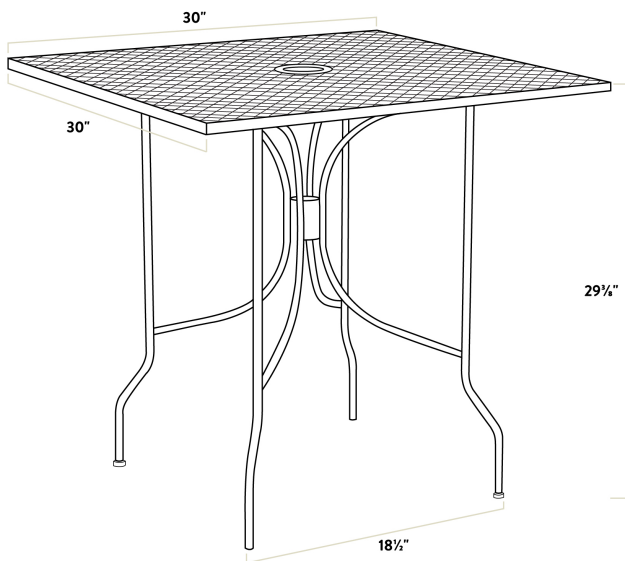

Lancaster Table & Seating Harbor Black 30" Square Outdoor Standard Height Table with Ornate Legs

#427COSM3030B

Item #: 427COSM3030B Qty: _____

Project: _____

Approval: _____ Date: _____

Features

- Simple seating solution for patios and outdoor dining areas
- Durable, powder coated steel construction
- Mesh tabletop allows for easy cleaning
- Leg design adds an ornate touch to your dining area
- Incorporated umbrella hole makes it easy to shade your customers from the sun

Certifications

Seating Capacity: 2 - 4

Technical Data

Length	30 Inches
Width	30 Inches
Height	30 Inches
Height Style	Standard Height
Umbrella Hole Diameter	2 Inches
Assembled	Assembly Required
Color	Black
Features	Umbrella Hole
Finish	Powder-Coated
Frame Material	Steel

Technical Data

Installation Type	Freestanding
Shape	Square
Table Seating Capacity	2 - 4 Chairs
Tabletop Material	Mesh Steel
Type	Tables
Usage	Outdoor

Plan View

Notes & Details

Add functionality and pizzazz to your patio or other outdoor seating area with this Lancaster Table & Seating Harbor black 30" square outdoor standard height table with ornate legs. This table is constructed of durable stainless steel with a black powder-coated finish that makes it resistant to inclement weather conditions, so you can keep it outdoors year-round without worry. The mesh tabletop design allows liquid to slip through so that it doesn't make a mess, giving it useful protection against spills and rain.