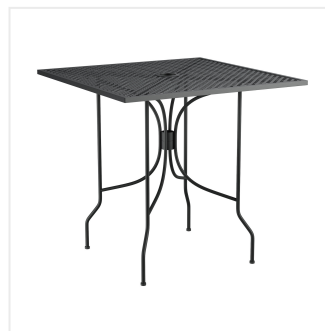

Lancaster Table & Seating Harbor Black 30" Square Outdoor Standard Height Table with Ornate Legs

#427COSM3030B

Item #: 427COSM3030B Qty: _____

Project: _____

Approval: _____ Date: _____

Features

- Simple seating solution for patios and outdoor dining areas
- Durable, powder coated steel construction
- Mesh tabletop allows for easy cleaning
- Leg design adds an ornate touch to your dining area
- Incorporated umbrella hole makes it easy to shade your customers from the sun

Technical Data

Installation Type	Freestanding
Shape	Square
Table Seating Capacity	2 - 4 Chairs
Tabletop Material	Mesh Steel
Type	Tables
Usage	Outdoor

Plan View

Notes & Details

Add functionality and pizzazz to your patio or other outdoor seating area with this Lancaster Table & Seating Harbor black 30" square outdoor standard height table with ornate legs. This table is constructed of durable stainless steel with a black powder-coated finish that makes it resistant to inclement weather conditions, so you can keep it outdoors year-round without worry. The mesh tabletop design allows liquid to slip through so that it doesn't make a mess, giving it useful protection against spills and rain.

The stylish leg design of this table allows it to stand proudly in your establishment while adding an ornate touch to your outdoor dining area. Plus, the lightweight design allows you to easily move the table wherever it's needed most! The tabletop features a 2" umbrella hole, so you can attach an umbrella (sold separately) to enhance your venue's style and keep your guests comfortable on sunny days. Designed specifically for outdoor use, this table makes an excellent addition to restaurants, bar patios, and other outdoor entertainment areas such as banquets and luaus. To save you money on shipping costs, this table ships unassembled!