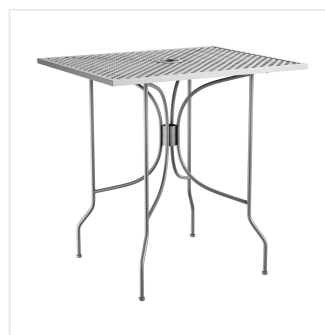

Lancaster Table & Seating Harbor Gray 24" x 30" Rectangular Outdoor Standard Height Table with Ornate Legs

#427COSM2430G

Item #: 427COSM2430G Qty: _____

Project: _____

Approval: _____ Date: _____

Features

- Simple seating solution for patios and outdoor dining areas
- Durable, powder coated steel construction
- Mesh tabletop allows for easy cleaning
- Leg design adds an ornate touch to your dining area
- Incorporated umbrella hole makes it easy to shade your customers from the sun

Technical Data

Installation Type	Freestanding
Shape	Rectangle
Table Seating Capacity	2 Chairs
Tabletop Material	Mesh Steel
Type	Tables
Usage	Outdoor

Notes & Details

Add functionality and pizzazz to your patio or other outdoor seating area with this Lancaster Table & Seating Harbor gray 24" x 30" rectangular outdoor standard height table with ornate legs. This table is constructed of durable stainless steel with a gray powder-coated finish that makes it resistant to inclement weather conditions, so you can keep it outdoors year-round without worry. The mesh tabletop design allows liquid to slip through so that it doesn't make a mess, giving it useful protection against spills and rain.

The stylish leg design of this table allows it to stand proudly in your establishment while adding an ornate touch to your outdoor dining area. Plus, the lightweight design allows you to easily move the table wherever it's needed most! The tabletop features a 2" umbrella hole, so you can attach an umbrella (sold separately) to enhance your venue's style and keep your guests comfortable on sunny days. Designed specifically for outdoor use, this table makes an excellent addition to restaurants, bar patios, and other outdoor entertainment areas such as banquets and luaus. To save you money on shipping costs, this table ships unassembled!