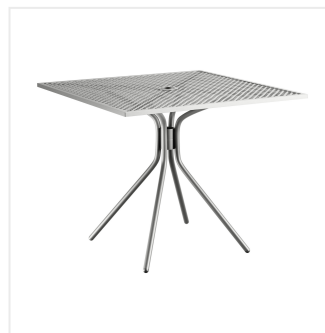

## Lancaster Table & Seating Harbor Gray 36" Square Outdoor Standard Height Table with Modern Legs

#427CMSM3636G

Item #: 427CMSM3636G Qty: \_\_\_\_\_

Project: \_\_\_\_\_

Approval: \_\_\_\_\_ Date: \_\_\_\_\_

### Features

- Simple seating solution for patios and outdoor dining areas
- Durable, powder coated steel construction
- Mesh tabletop allows for easy cleaning
- Leg design adds a modern touch to your dining area
- Incorporated umbrella hole makes it easy to shade your customers from the sun

## Notes & Details

Add functionality and pizzazz to your patio or other outdoor seating area with this Lancaster Table & Seating Harbor gray 36" square outdoor standard height table with modern legs. This table is constructed of durable stainless steel with a gray powder-coated finish that makes it resistant to inclement weather conditions, so you can keep it outdoors year-round without worry. The mesh tabletop design allows liquid to slip through so that it doesn't make a mess, giving it useful protection against spills and rain.

The stylish leg design of this table allows it to stand proudly in your establishment while adding a modern touch to your outdoor dining area. Plus, the lightweight design allows you to easily move the table wherever it's needed most! The tabletop features a 2" umbrella hole, so you can attach an umbrella (sold separately) to enhance your venue's style and keep your guests comfortable on sunny days. Designed specifically for outdoor use, this table makes an excellent addition to restaurants, bar patios, and other outdoor entertainment areas such as banquets and luaus. To save you money on shipping costs, this table ships unassembled!