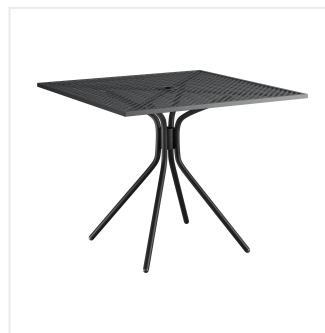

Lancaster Table & Seating Harbor Black 36" Square Outdoor Standard Height Table with Modern Legs

#427CMSM3636B

Item #: 427CMSM3636B Qty: _____

Project: _____

Approval: _____ Date: _____

Features

- Simple seating solution for patios and outdoor dining areas
- Durable, powder coated steel construction
- Mesh tabletop allows for easy cleaning
- Leg design adds a modern touch to your dining area
- Incorporated umbrella hole makes it easy to shade your customers from the sun

Technical Data

Installation Type	Freestanding
Shape	Square
Table Seating Capacity	2 - 4 Chairs
Tabletop Material	Mesh Steel
Type	Tables
Usage	Outdoor

Notes & Details

Add functionality and pizzazz to your patio or other outdoor seating area with this Lancaster Table & Seating Harbor black 36" square outdoor standard height table with modern legs. This table is constructed of durable stainless steel with a black powder-coated finish that makes it resistant to inclement weather conditions, so you can keep it outdoors year-round without worry. The mesh tabletop design allows liquid to slip through so that it doesn't make a mess, giving it useful protection against spills and rain.

The stylish leg design of this table allows it to stand proudly in your establishment while adding a modern touch to your outdoor dining area. Plus, the lightweight design allows you to easily move the table wherever it's needed most! The tabletop features a 2" umbrella hole, so you can attach an umbrella (sold separately) to enhance your venue's style and keep your guests comfortable on sunny days. Designed specifically for outdoor use, this table makes an excellent addition to restaurants, bar patios, and other outdoor entertainment areas such as banquets and luaus. To save you money on shipping costs, this table ships unassembled!