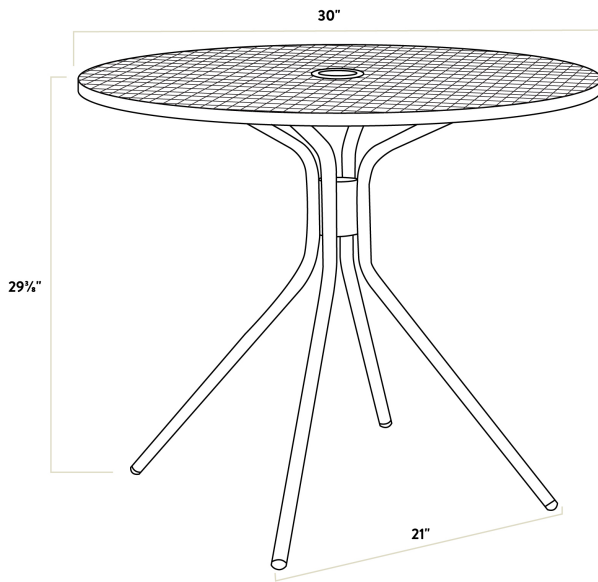

Lancaster Table & Seating Harbor Gray 30" Round Outdoor Standard Height Table with Modern Legs

#427CMSM30RDG

Item #: 427CMSM30RDG Qty: _____

Project: _____

Approval: _____ Date: _____

Features

- Simple seating solution for patios and outdoor dining areas
- Durable, powder coated steel construction
- Mesh tabletop allows for easy cleaning
- Leg design adds a modern touch to your dining area
- Incorporated umbrella hole makes it easy to shade your customers from the sun

Certifications

Seating Capacity: 3 - 4

Technical Data

Height	29 3/4 Inches
Diameter	30 Inches
Height Style	Standard Height
Umbrella Hole Diameter	2 Inches
Assembled	Assembly Required
Color	Gray
Features	Umbrella Hole
Finish	Powder-Coated
Frame Material	Steel
Installation Type	Freestanding

Technical Data

Shape	Round
Table Seating Capacity	3 - 4 Chairs
Tabletop Material	Mesh Steel
Type	Tables
Usage	Outdoor

Plan View

Notes & Details

Add functionality and pizzazz to your patio or other outdoor seating area with this Lancaster Table & Seating Harbor gray 30" round outdoor standard height table with modern legs. This table is constructed of durable stainless steel with a gray powder-coated finish that makes it resistant to inclement weather conditions, so you can keep it outdoors year-round without worry. The mesh tabletop design allows liquid to slip through so that it doesn't make a mess, giving it useful protection against spills and rain.