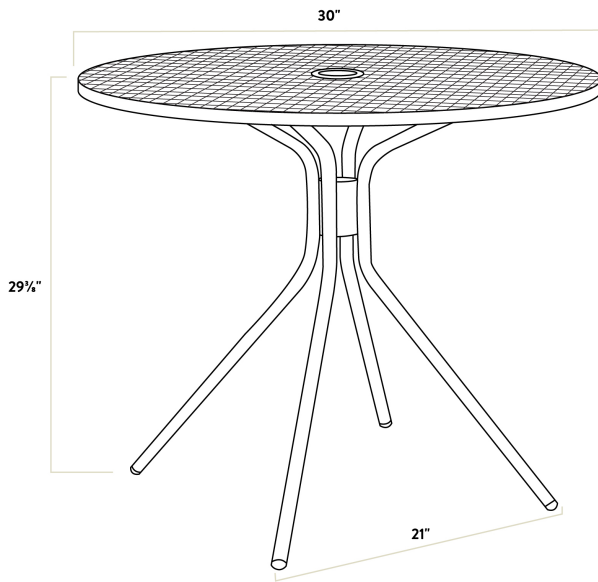

Lancaster Table & Seating Harbor Black 30" Round Outdoor Standard Height Table with Modern Legs

#427CMSM30RDB

Item #: 427CMSM30RDB Qty: _____

Project: _____

Approval: _____ Date: _____

Features

- Simple seating solution for patios and outdoor dining areas
- Durable, powder coated steel construction
- Mesh tabletop allows for easy cleaning
- Leg design adds a modern touch to your dining area
- Incorporated umbrella hole makes it easy to shade your customers from the sun

Certifications

Seating Capacity: 3 - 4

Technical Data

Height	29 3/4 Inches
Diameter	30 Inches
Height Style	Standard Height
Umbrella Hole Diameter	2 Inches
Assembled	Assembly Required
Color	Black
Features	Umbrella Hole
Finish	Powder-Coated
Frame Material	Steel
Installation Type	Freestanding

Technical Data

Shape	Round
Table Seating Capacity	3 - 4 Chairs
Tabletop Material	Mesh Steel
Type	Tables
Usage	Outdoor

Plan View

Notes & Details

Add functionality and pizzazz to your patio or other outdoor seating area with this Lancaster Table & Seating Harbor black 30" round outdoor standard height table with modern legs. This table is constructed of durable stainless steel with a black powder-coated finish that makes it resistant to inclement weather conditions, so you can keep it outdoors year-round without worry. The mesh tabletop design allows liquid to slip through so that it doesn't make a mess, giving it useful protection against spills and rain.