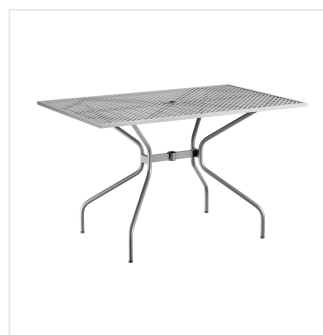

Lancaster Table & Seating Harbor Gray 30" x 48" Rectangular Outdoor Standard Height Table with Modern Legs

#427CMSM3048G

Item #: 427CMSM3048G Qty: _____

Project: _____

Approval: _____ Date: _____

Features

- Simple seating solution for patios and outdoor dining areas
- Durable, powder coated steel construction
- Mesh tabletop allows for easy cleaning
- Leg design adds a modern touch to your dining area
- Incorporated umbrella hole makes it easy to shade your customers from the sun

Technical Data

Installation Type	Freestanding
Shape	Rectangle
Table Seating Capacity	4 Chairs
Tabletop Material	Mesh Steel
Type	Tables
Usage	Outdoor

Plan View

Notes & Details

Add functionality and pizzazz to your patio or other outdoor seating area with this Lancaster Table & Seating Harbor gray 30" x 48" rectangular outdoor standard height table with modern legs. This table is constructed of durable stainless steel with a gray powder-coated finish that makes it resistant to inclement weather conditions, so you can keep it outdoors year-round without worry. The mesh tabletop design allows liquid to slip through so that it doesn't make a mess, giving it useful protection against spills and rain.

The stylish leg design of this table allows it to stand proudly in your establishment while adding a modern touch to your outdoor dining area. Plus, the lightweight design allows you to easily move the table wherever it's needed most! The tabletop features a 2" umbrella hole, so you can attach an umbrella (sold separately) to enhance your venue's style and keep your guests comfortable on sunny days. Designed specifically for outdoor use, this table makes an excellent addition to restaurants, bar patios, and other outdoor entertainment areas such as banquets and luaus. To save you money on shipping costs, this table ships unassembled!