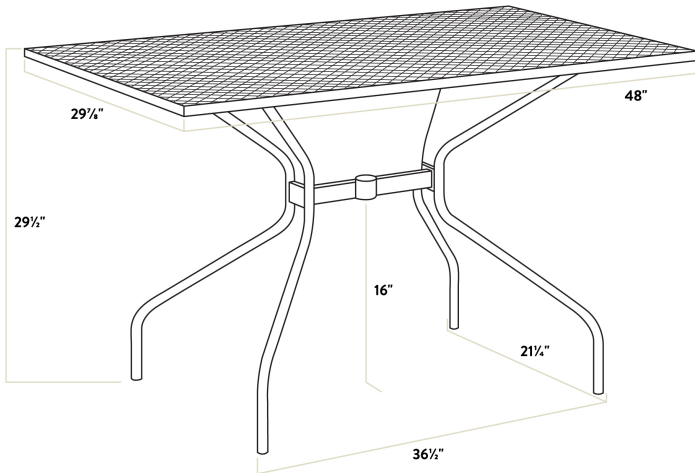

Lancaster Table & Seating Harbor Gray 30" x 48" Rectangular Outdoor Standard Height Table with Modern Legs

#427CMSM3048G

Item #: 427CMSM3048G Qty: _____

Project: _____

Approval: _____ Date: _____

Features

- Simple seating solution for patios and outdoor dining areas
- Durable, powder coated steel construction
- Mesh tabletop allows for easy cleaning
- Leg design adds a modern touch to your dining area
- Incorporated umbrella hole makes it easy to shade your customers from the sun

Certifications

 Seating Capacity: 4

Technical Data

Length	48 Inches
Width	30 Inches
Height	29 3/4 Inches
Height Style	Standard Height
Umbrella Hole Diameter	2 Inches
Assembled	Assembly Required
Color	Gray
Features	Umbrella Hole
Finish	Powder-Coated
Frame Material	Steel

Technical Data

Installation Type	Freestanding
Shape	Rectangle
Table Seating Capacity	4 Chairs
Tabletop Material	Mesh Steel
Type	Tables
Usage	Outdoor

Plan View

Notes & Details

Add functionality and pizzazz to your patio or other outdoor seating area with this Lancaster Table & Seating Harbor gray 30" x 48" rectangular outdoor standard height table with modern legs. This table is constructed of durable stainless steel with a gray powder-coated finish that makes it resistant to inclement weather conditions, so you can keep it outdoors year-round without worry. The mesh tabletop design allows liquid to slip through so that it doesn't make a mess, giving it useful protection against spills and rain.